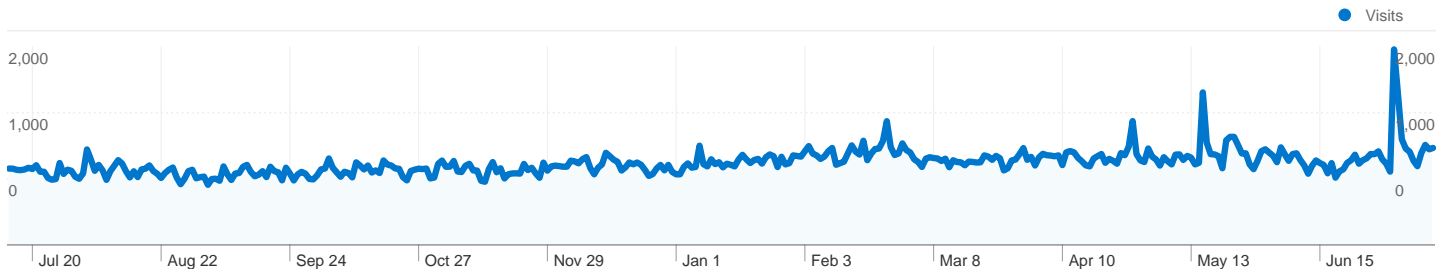

302,777 visits came from 161 countries/territories

Site Usage						
Visits	Pages/Visit	Avg. Time on Site	% New Visits	Bounce Rate		
302,777 % of Site Total: 100.00%	10.04 Site Avg: 10.04 (0.00%)	00:10:12 Site Avg: 00:10:12 (0.00%)	21.88% Site Avg: 21.71% (0.79%)	26.03% Site Avg: 26.03% (0.00%)		
Country/Territory	Visits	Pages/Visit	Avg. Time on Site	% New Visits	Bounce Rate	
United States	201,540	11.04	00:11:16	20.67%	24.61%	
Canada	26,365	8.09	00:07:16	15.63%	25.41%	
Australia	15,244	9.49	00:09:08	21.68%	23.75%	
United Kingdom	11,329	10.12	00:11:45	24.18%	31.79%	
India	4,165	6.87	00:04:56	39.69%	28.79%	
Singapore	3,581	6.24	00:05:35	25.27%	27.48%	
France	3,332	13.51	00:15:51	14.26%	16.45%	
Belgium	2,403	5.55	00:10:46	4.12%	36.58%	
Indonesia	2,098	9.36	00:12:15	44.04%	26.22%	

New Zealand	1,877	6.40	00:07:09	24.03%	29.46%
					1 - 10 of 161

RAF
Traffic Sources Overview

Jul 14, 2009 - Jul 14, 2010
 Comparing to: Site

All traffic sources sent a total of 302,777 visits

-  36.35% Direct Traffic
-  35.60% Referring Sites
-  27.97% Search Engines

302,777 visits used 23 operating systems

Site Usage

Visits 302,777 % of Site Total: 100.00%	Pages/Visit 10.04 Site Avg: 10.04 (0.00%)	Avg. Time on Site 00:10:12 Site Avg: 00:10:12 (0.00%)	% New Visits 21.88% Site Avg: 21.71% (0.79%)	Bounce Rate 26.03% Site Avg: 26.03% (0.00%)	
Operating System	Visits	Pages/Visit	Avg. Time on Site	% New Visits	Bounce Rate
Windows	254,281	10.69	00:11:00	22.00%	23.64%
Macintosh	29,863	7.90	00:06:39	18.63%	39.57%
iPhone	5,542	3.51	00:03:09	12.20%	36.81%
iPod	4,736	3.90	00:03:16	14.38%	33.47%
Linux	3,871	7.85	00:08:05	26.81%	31.98%
Danger Hiptop	1,019	1.00	> 00:00:00	99.71%	99.90%
Android	908	4.70	00:07:51	20.48%	31.50%
(not set)	893	4.91	00:09:57	39.19%	24.86%
Playstation 3	354	5.72	00:12:55	36.44%	28.81%
SymbianOS	328	3.69	00:10:25	96.34%	21.04%