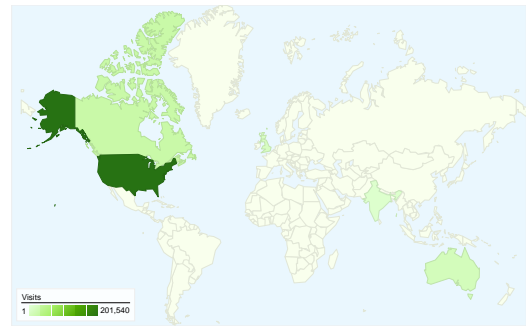

Map Overlay