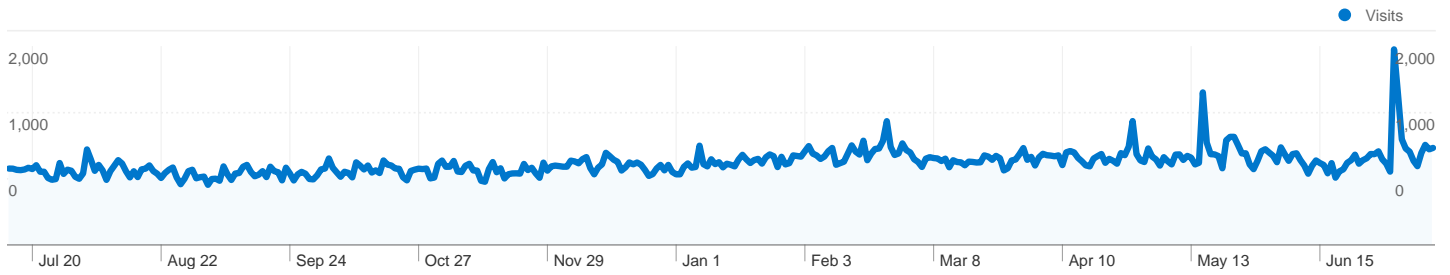

RAF
Traffic Sources Overview

Jul 14, 2009 - Jul 14, 2010
Comparing to: Site

All traffic sources sent a total of 302,777 visits

- 36.35% Direct Traffic
- 35.60% Referring Sites
- 27.97% Search Engines

- **Direct Traffic**
  110,074.00 (36.35%)
- **Referring Sites**
  107,801.00 (35.60%)
- **Search Engines**
  84,692.00 (27.97%)
- **Other**
  210 (0.07%)

Top Traffic Sources

Sources	Visits	% visits	Keywords	Visits	% visits
(direct) ((none))	110,074	36.35%	animorphs ebooks	8,984	10.61%
google (organic)	74,954	24.76%	raf animorphs	6,763	7.99%
answers.yahoo.com (referral)	22,617	7.47%	animorphs	5,391	6.37%
animorphsforum.com (referral)	7,636	2.52%	animorphs forum	4,869	5.75%
blog.animorphsforum.com	7,349	2.43%	richards animorph forum	4,720	5.57%