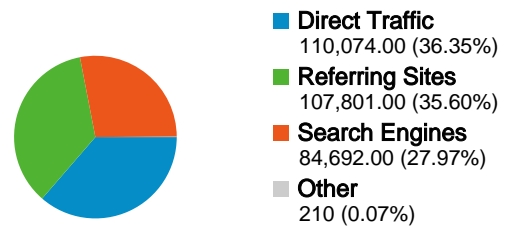

Site Usage

302,777 Visits

26.03% Bounce Rate

3,039,382 Pageviews

00:10:12 Avg. Time on Site

10.04 Pages/Visit

21.71% % New Visits

Visitors Overview

Visitors
66,988

Map Overlay

Operating Systems

Operating System	Visits	% visits
Windows	254,281	83.98%
Macintosh	29,863	9.86%
iPhone	5,542	1.83%
iPod	4,736	1.56%
Linux	3,871	1.28%

Traffic Sources Overview

RAF Visitors Overview

Jul 14, 2009 - Jul 14, 2010
Comparing to: Site

66,988 people visited this site

 **302,777** Visits

 **66,988** Absolute Unique Visitors

 **3,039,382** Pageviews

 **10.04** Average Pageviews

 **00:10:12** Time on Site

302,777 visits used 23 operating systems

Site Usage

Visits 302,777 % of Site Total: 100.00%	Pages/Visit 10.04 Site Avg: 10.04 (0.00%)	Avg. Time on Site 00:10:12 Site Avg: 00:10:12 (0.00%)	% New Visits 21.88% Site Avg: 21.71% (0.79%)	Bounce Rate 26.03% Site Avg: 26.03% (0.00%)	
Operating System	Visits	Pages/Visit	Avg. Time on Site	% New Visits	Bounce Rate
Windows	254,281	10.69	00:11:00	22.00%	23.64%
Macintosh	29,863	7.90	00:06:39	18.63%	39.57%
iPhone	5,542	3.51	00:03:09	12.20%	36.81%
iPod	4,736	3.90	00:03:16	14.38%	33.47%
Linux	3,871	7.85	00:08:05	26.81%	31.98%
Danger Hiptop	1,019	1.00	> 00:00:00	99.71%	99.90%
Android	908	4.70	00:07:51	20.48%	31.50%
(not set)	893	4.91	00:09:57	39.19%	24.86%
Playstation 3	354	5.72	00:12:55	36.44%	28.81%
SymbianOS	328	3.69	00:10:25	96.34%	21.04%