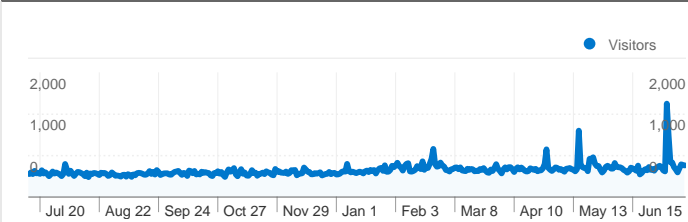

Site Usage

302,777 Visits

26.03% Bounce Rate

3,039,382 Pageviews

00:10:12 Avg. Time on Site

10.04 Pages/Visit

21.71% % New Visits

Visitors Overview

Jul 14, 2009 - Jul 14, 2010
Comparing to: Site

66,988 people visited this site

 **302,777** Visits

 **66,988** Absolute Unique Visitors

 **3,039,382** Pageviews

 **10.04** Average Pageviews

 **00:10:12** Time on Site

302,777 visits came from 161 countries/territories

Site Usage						
Visits	Pages/Visit	Avg. Time on Site	% New Visits	Bounce Rate		
302,777 % of Site Total: 100.00%	10.04 Site Avg: 10.04 (0.00%)	00:10:12 Site Avg: 00:10:12 (0.00%)	21.88% Site Avg: 21.71% (0.79%)	26.03% Site Avg: 26.03% (0.00%)		
Country/Territory	Visits	Pages/Visit	Avg. Time on Site	% New Visits	Bounce Rate	
United States	201,540	11.04	00:11:16	20.67%	24.61%	
Canada	26,365	8.09	00:07:16	15.63%	25.41%	
Australia	15,244	9.49	00:09:08	21.68%	23.75%	
United Kingdom	11,329	10.12	00:11:45	24.18%	31.79%	
India	4,165	6.87	00:04:56	39.69%	28.79%	
Singapore	3,581	6.24	00:05:35	25.27%	27.48%	
France	3,332	13.51	00:15:51	14.26%	16.45%	
Belgium	2,403	5.55	00:10:46	4.12%	36.58%	
Indonesia	2,098	9.36	00:12:15	44.04%	26.22%	

302,777 visits used 23 operating systems

Site Usage

Visits 302,777 % of Site Total: 100.00%	Pages/Visit 10.04 Site Avg: 10.04 (0.00%)	Avg. Time on Site 00:10:12 Site Avg: 00:10:12 (0.00%)	% New Visits 21.88% Site Avg: 21.71% (0.79%)	Bounce Rate 26.03% Site Avg: 26.03% (0.00%)	
Operating System	Visits	Pages/Visit	Avg. Time on Site	% New Visits	Bounce Rate
Windows	254,281	10.69	00:11:00	22.00%	23.64%
Macintosh	29,863	7.90	00:06:39	18.63%	39.57%
iPhone	5,542	3.51	00:03:09	12.20%	36.81%
iPod	4,736	3.90	00:03:16	14.38%	33.47%
Linux	3,871	7.85	00:08:05	26.81%	31.98%
Danger Hiptop	1,019	1.00	> 00:00:00	99.71%	99.90%
Android	908	4.70	00:07:51	20.48%	31.50%
(not set)	893	4.91	00:09:57	39.19%	24.86%
Playstation 3	354	5.72	00:12:55	36.44%	28.81%
SymbianOS	328	3.69	00:10:25	96.34%	21.04%