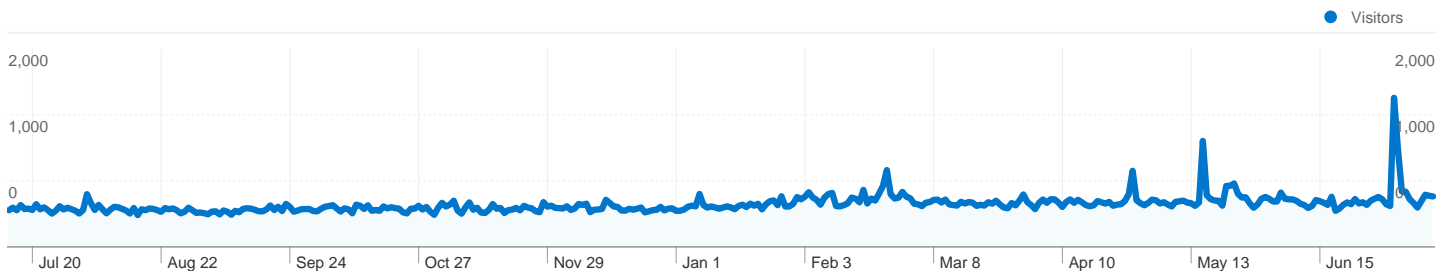

Site Usage

302,777 Visits

26.03% Bounce Rate

3,039,382 Pageviews

00:10:12 Avg. Time on Site

10.04 Pages/Visit

21.71% % New Visits

Visitors Overview

Visitors
66,988

Map Overlay

Operating Systems

Operating System	Visits	% visits
Windows	254,281	83.98%
Macintosh	29,863	9.86%
iPhone	5,542	1.83%
iPod	4,736	1.56%
Linux	3,871	1.28%

Traffic Sources Overview

RAF Visitors Overview

Jul 14, 2009 - Jul 14, 2010
Comparing to: Site

66,988 people visited this site

 **302,777** Visits

 **66,988** Absolute Unique Visitors

 **3,039,382** Pageviews

 **10.04** Average Pageviews

 **00:10:12** Time on Site

302,777 visits used 23 operating systems

Site Usage

Visits 302,777 % of Site Total: 100.00%	Pages/Visit 10.04 Site Avg: 10.04 (0.00%)	Avg. Time on Site 00:10:12 Site Avg: 00:10:12 (0.00%)	% New Visits 21.88% Site Avg: 21.71% (0.79%)	Bounce Rate 26.03% Site Avg: 26.03% (0.00%)	
Operating System	Visits	Pages/Visit	Avg. Time on Site	% New Visits	Bounce Rate
Windows	254,281	10.69	00:11:00	22.00%	23.64%
Macintosh	29,863	7.90	00:06:39	18.63%	39.57%
iPhone	5,542	3.51	00:03:09	12.20%	36.81%
iPod	4,736	3.90	00:03:16	14.38%	33.47%
Linux	3,871	7.85	00:08:05	26.81%	31.98%
Danger Hiptop	1,019	1.00	> 00:00:00	99.71%	99.90%
Android	908	4.70	00:07:51	20.48%	31.50%
(not set)	893	4.91	00:09:57	39.19%	24.86%
Playstation 3	354	5.72	00:12:55	36.44%	28.81%
SymbianOS	328	3.69	00:10:25	96.34%	21.04%