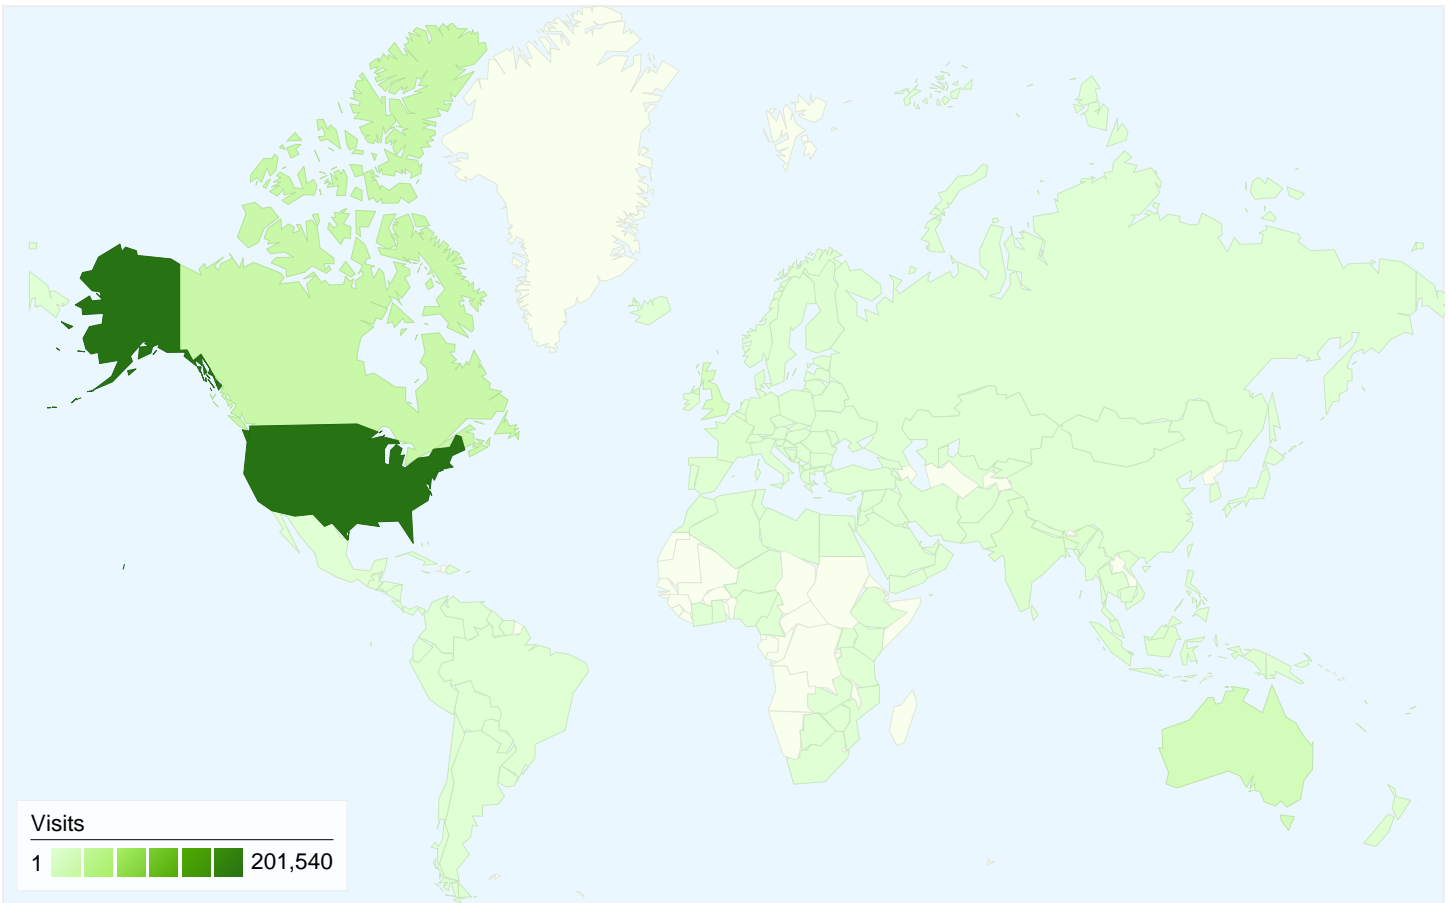

Visitors
66,988

Map Overlay

Operating Systems

Operating System	Visits	% visits
Windows	254,281	83.98%
Macintosh	29,863	9.86%
iPhone	5,542	1.83%
iPod	4,736	1.56%
Linux	3,871	1.28%

Traffic Sources Overview

RAF Visitors Overview

Jul 14, 2009 - Jul 14, 2010
Comparing to: Site

66,988 people visited this site

 **302,777** Visits

 **66,988** Absolute Unique Visitors

 **3,039,382** Pageviews

 **10.04** Average Pageviews

 **00:10:12** Time on Site

302,777 visits came from 161 countries/territories

Site Usage						
Visits	Pages/Visit	Avg. Time on Site	% New Visits	Bounce Rate		
302,777 % of Site Total: 100.00%	10.04 Site Avg: 10.04 (0.00%)	00:10:12 Site Avg: 00:10:12 (0.00%)	21.88% Site Avg: 21.71% (0.79%)	26.03% Site Avg: 26.03% (0.00%)		
Country/Territory	Visits	Pages/Visit	Avg. Time on Site	% New Visits	Bounce Rate	
United States	201,540	11.04	00:11:16	20.67%	24.61%	
Canada	26,365	8.09	00:07:16	15.63%	25.41%	
Australia	15,244	9.49	00:09:08	21.68%	23.75%	
United Kingdom	11,329	10.12	00:11:45	24.18%	31.79%	
India	4,165	6.87	00:04:56	39.69%	28.79%	
Singapore	3,581	6.24	00:05:35	25.27%	27.48%	
France	3,332	13.51	00:15:51	14.26%	16.45%	
Belgium	2,403	5.55	00:10:46	4.12%	36.58%	
Indonesia	2,098	9.36	00:12:15	44.04%	26.22%	

New Zealand	1,877	6.40	00:07:09	24.03%	29.46%
					1 - 10 of 161

RAF
Traffic Sources Overview

Jul 14, 2009 - Jul 14, 2010
 Comparing to: Site

All traffic sources sent a total of 302,777 visits

-  36.35% Direct Traffic
-  35.60% Referring Sites
-  27.97% Search Engines