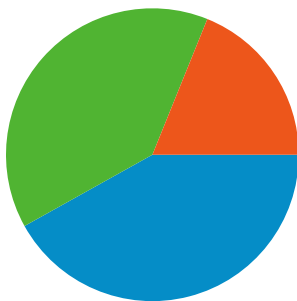

Site Usage

17,419 Visits

23.29% Bounce Rate

213,022 Pageviews

00:11:22 Avg. Time on Site

12.23 Pages/Visit

21.38% % New Visits

Visitors Overview

Visitors
4,225

Map Overlay world

Traffic Sources Overview

- Direct Traffic
7,300.00 (41.91%)
- Referring Sites
6,831.00 (39.22%)
- Search Engines
3,288.00 (18.88%)

Content Overview

Pages	Pageviews	% Pageviews
/forum/index.php	33,070	15.52%
/forum/index.php/board,1.0.html	10,255	4.81%
/forum/	7,082	3.32%
/forum/index.php?action=unrea	7,033	3.30%
/forum/index.php/board,11.0.ht	6,186	2.90%

Top Traffic Sources

Sources	Visits	% visits
(direct) ((none))	7,300	41.91%
google (organic)	2,620	15.04%
animorphsforum.com (referral)	1,953	11.21%
answers.yahoo.com (referral)	726	4.17%
blog.animorphsforum.com	641	3.68%

Pages on this site were viewed a total of 213,022 times

 213,022 Pageviews

 128,871 Unique Views

 23.29% Bounce Rate

Top Content

Pages	Pageviews	% Pageviews
/forum/index.php	33,070	15.52%
/forum/index.php/board,1.0.html	10,255	4.81%
/forum/	7,082	3.32%
/forum/index.php?action=unreadreplies	7,033	3.30%
/forum/index.php/board,11.0.html	6,186	2.90%