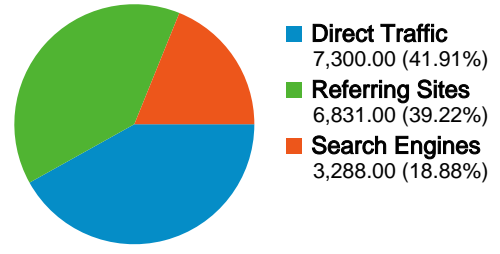

Site Usage

17,419 Visits

23.29% Bounce Rate

213,022 Pageviews

00:11:22 Avg. Time on Site

12.23 Pages/Visit

21.38% % New Visits

Visitors Overview

RAF
Visitors Overview

Nov 1, 2008 - Nov 30, 2008
 Comparing to: Site

4,225 people visited this site

17,419 Visits

4,225 Absolute Unique Visitors

213,022 Pageviews

12.23 Average Pageviews

00:11:22 Time on Site

23.29% Bounce Rate

21.38% New Visits

Technical Profile

Browser	Visits	% visits	Connection Speed	Visits	% visits
Firefox	8,101	46.51%	Cable	6,688	38.39%
Internet Explorer	7,118	40.86%	DSL	5,250	30.14%
Safari	1,070	6.14%	Unknown	3,625	20.81%
Chrome	528	3.03%	T1	1,532	8.79%
Opera	319	1.83%	Dialup	238	1.37%

RAF
Traffic Sources Overview

Nov 1, 2008 - Nov 30, 2008
 Comparing to: Site

All traffic sources sent a total of 17,419 visits

-  **41.91%** Direct Traffic
-  **39.22%** Referring Sites
-  **18.88%** Search Engines