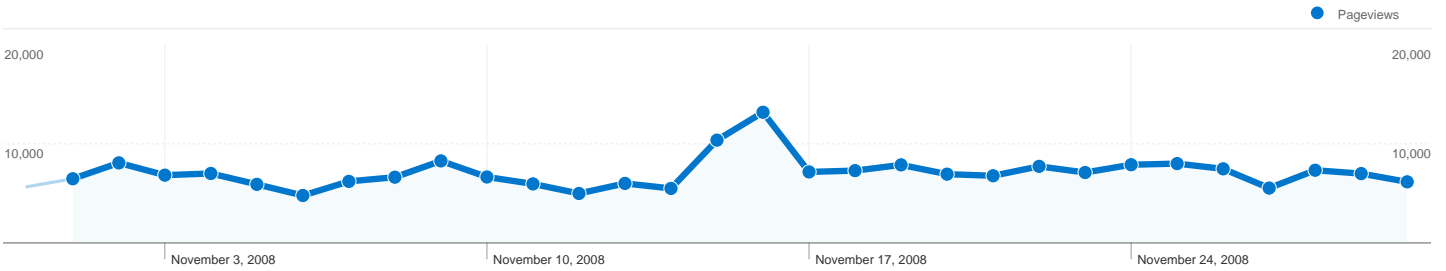

Pages on this site were viewed a total of 213,022 times

213,022 Pageviews

128,871 Unique Views

23.29% Bounce Rate

Top Content

Pages	Pageviews	% Pageviews
/forum/index.php	33,070	15.52%
/forum/index.php/board,1.0.html	10,255	4.81%
/forum/	7,082	3.32%
/forum/index.php?action=unreadreplies	7,033	3.30%
/forum/index.php/board,11.0.html	6,186	2.90%