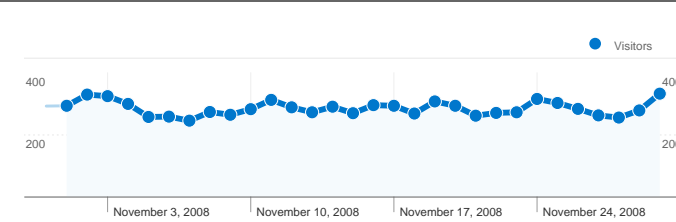

Site Usage

17,419 Visits

23.29% Bounce Rate

213,022 Pageviews

00:11:22 Avg. Time on Site

12.23 Pages/Visit

21.38% % New Visits

Visitors Overview

RAF
Visitors Overview

Nov 1, 2008 - Nov 30, 2008
 Comparing to: Site

4,225 people visited this site

17,419 Visits

4,225 Absolute Unique Visitors

213,022 Pageviews

12.23 Average Pageviews

00:11:22 Time on Site

RAF
Traffic Sources Overview

Nov 1, 2008 - Nov 30, 2008
 Comparing to: Site

All traffic sources sent a total of 17,419 visits

-  **41.91%** Direct Traffic
-  **39.22%** Referring Sites
-  **18.88%** Search Engines

Pages on this site were viewed a total of 213,022 times

 213,022 Pageviews

 128,871 Unique Views

 23.29% Bounce Rate

Top Content

Pages	Pageviews	% Pageviews
/forum/index.php	33,070	15.52%
/forum/index.php/board,1.0.html	10,255	4.81%
/forum/	7,082	3.32%
/forum/index.php?action=unreadreplies	7,033	3.30%
/forum/index.php/board,11.0.html	6,186	2.90%