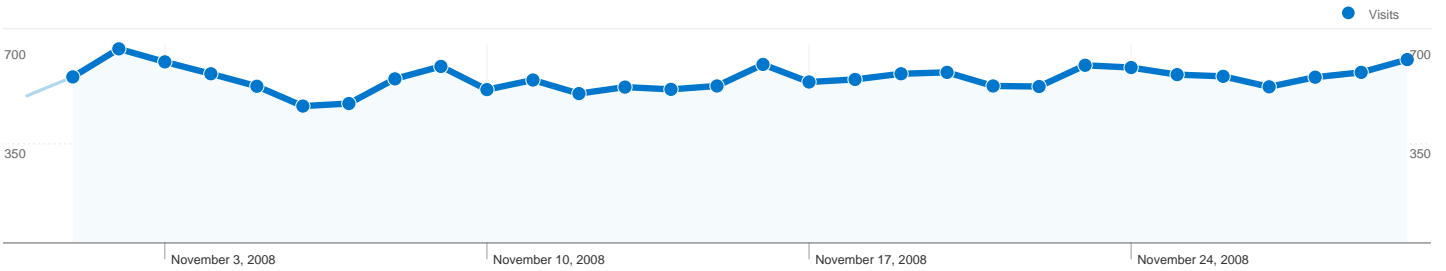

Site Usage

17,419 Visits

23.29% Bounce Rate

213,022 Pageviews

00:11:22 Avg. Time on Site

12.23 Pages/Visit

21.38% % New Visits

Visitors Overview

RAF
Visitors Overview

Nov 1, 2008 - Nov 30, 2008
 Comparing to: Site

4,225 people visited this site

17,419 Visits

4,225 Absolute Unique Visitors

213,022 Pageviews

12.23 Average Pageviews

00:11:22 Time on Site

23.29% Bounce Rate

21.38% New Visits

Technical Profile

Browser	Visits	% visits	Connection Speed	Visits	% visits
Firefox	8,101	46.51%	Cable	6,688	38.39%
Internet Explorer	7,118	40.86%	DSL	5,250	30.14%
Safari	1,070	6.14%	Unknown	3,625	20.81%
Chrome	528	3.03%	T1	1,532	8.79%
Opera	319	1.83%	Dialup	238	1.37%

RAF
Traffic Sources Overview

Nov 1, 2008 - Nov 30, 2008
 Comparing to: Site

All traffic sources sent a total of 17,419 visits

-  **41.91%** Direct Traffic
-  **39.22%** Referring Sites
-  **18.88%** Search Engines