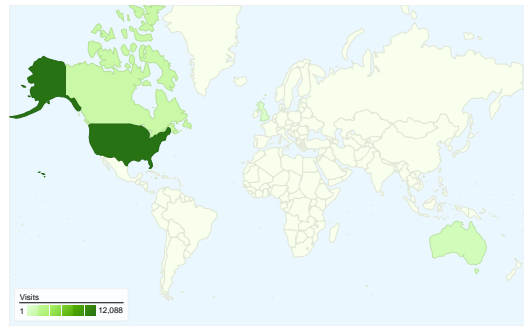

Site Usage

17,419 Visits

23.29% Bounce Rate

213,022 Pageviews

00:11:22 Avg. Time on Site

12.23 Pages/Visit

21.38% % New Visits

Visitors Overview

Visitors
4,225

Map Overlay world

Traffic Sources Overview

- Direct Traffic
7,300.00 (41.91%)
- Referring Sites
6,831.00 (39.22%)
- Search Engines
3,288.00 (18.88%)

Content Overview

Pages	Pageviews	% Pageviews
/forum/index.php	33,070	15.52%
/forum/index.php/board,1.0.html	10,255	4.81%
/forum/	7,082	3.32%
/forum/index.php?action=unrea	7,033	3.30%
/forum/index.php/board,11.0.ht	6,186	2.90%

RAF
Visitors Overview

Nov 1, 2008 - Nov 30, 2008
 Comparing to: Site

4,225 people visited this site

17,419 Visits

4,225 Absolute Unique Visitors

213,022 Pageviews

12.23 Average Pageviews

00:11:22 Time on Site

Keywords	Visits	% visits
animorphs forum	557	16.94%
raf animorphs	278	8.45%
animorphs	224	6.81%
animorphs ebooks	223	6.78%
animorphsforum.com	218	6.63%

17,419 visits came from 78 countries/territories

Site Usage						
Visits	Pages/Visit	Avg. Time on Site	% New Visits	Bounce Rate		
17,419 % of Site Total: 100.00%	12.23 Site Avg: 12.23 (0.00%)	00:11:22 Site Avg: 00:11:22 (0.00%)	21.49% Site Avg: 21.38% (0.51%)	23.29% Site Avg: 23.29% (0.00%)		
Country/Territory	Visits	Pages/Visit	Avg. Time on Site	% New Visits	Bounce Rate	
United States	12,088	11.95	00:10:55	20.09%	23.54%	
Canada	1,637	16.25	00:13:03	18.57%	19.79%	
Australia	982	15.83	00:15:01	21.38%	24.54%	
United Kingdom	491	13.77	00:18:57	24.85%	19.76%	
Jamaica	213	9.76	00:08:35	17.37%	37.09%	
New Zealand	200	3.84	00:03:22	19.50%	12.00%	
China	190	24.64	00:34:01	3.16%	15.79%	
Singapore	190	5.95	00:05:06	23.68%	15.79%	
India	176	7.07	00:05:59	30.68%	19.32%	
France	94	5.11	00:04:10	42.55%	45.74%	