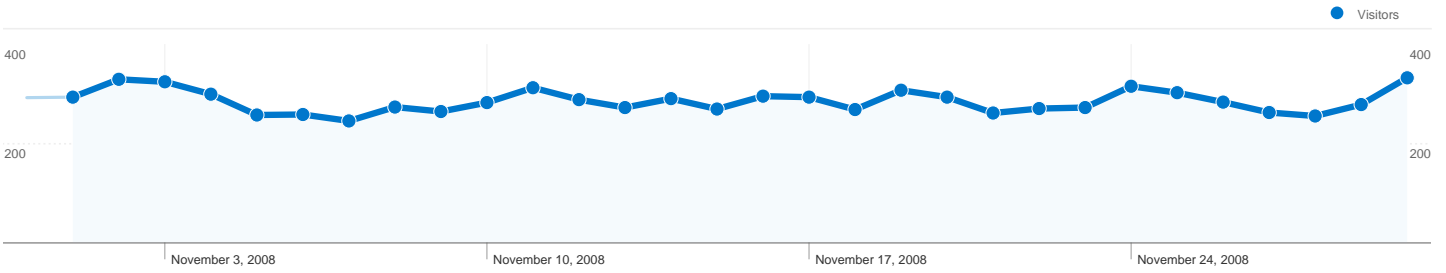

Site Usage

17,419 Visits

23.29% Bounce Rate

213,022 Pageviews

00:11:22 Avg. Time on Site

12.23 Pages/Visit

21.38% % New Visits

Visitors Overview

RAF
Visitors Overview

Nov 1, 2008 - Nov 30, 2008
 Comparing to: Site

4,225 people visited this site

17,419 Visits

4,225 Absolute Unique Visitors

213,022 Pageviews

12.23 Average Pageviews

00:11:22 Time on Site

RAF
Traffic Sources Overview

Nov 1, 2008 - Nov 30, 2008
 Comparing to: Site

All traffic sources sent a total of 17,419 visits

-  **41.91%** Direct Traffic
-  **39.22%** Referring Sites
-  **18.88%** Search Engines

Pages on this site were viewed a total of 213,022 times

 213,022 Pageviews

 128,871 Unique Views

 23.29% Bounce Rate

Top Content

Pages	Pageviews	% Pageviews
/forum/index.php	33,070	15.52%
/forum/index.php/board,1.0.html	10,255	4.81%
/forum/	7,082	3.32%
/forum/index.php?action=unreadreplies	7,033	3.30%
/forum/index.php/board,11.0.html	6,186	2.90%