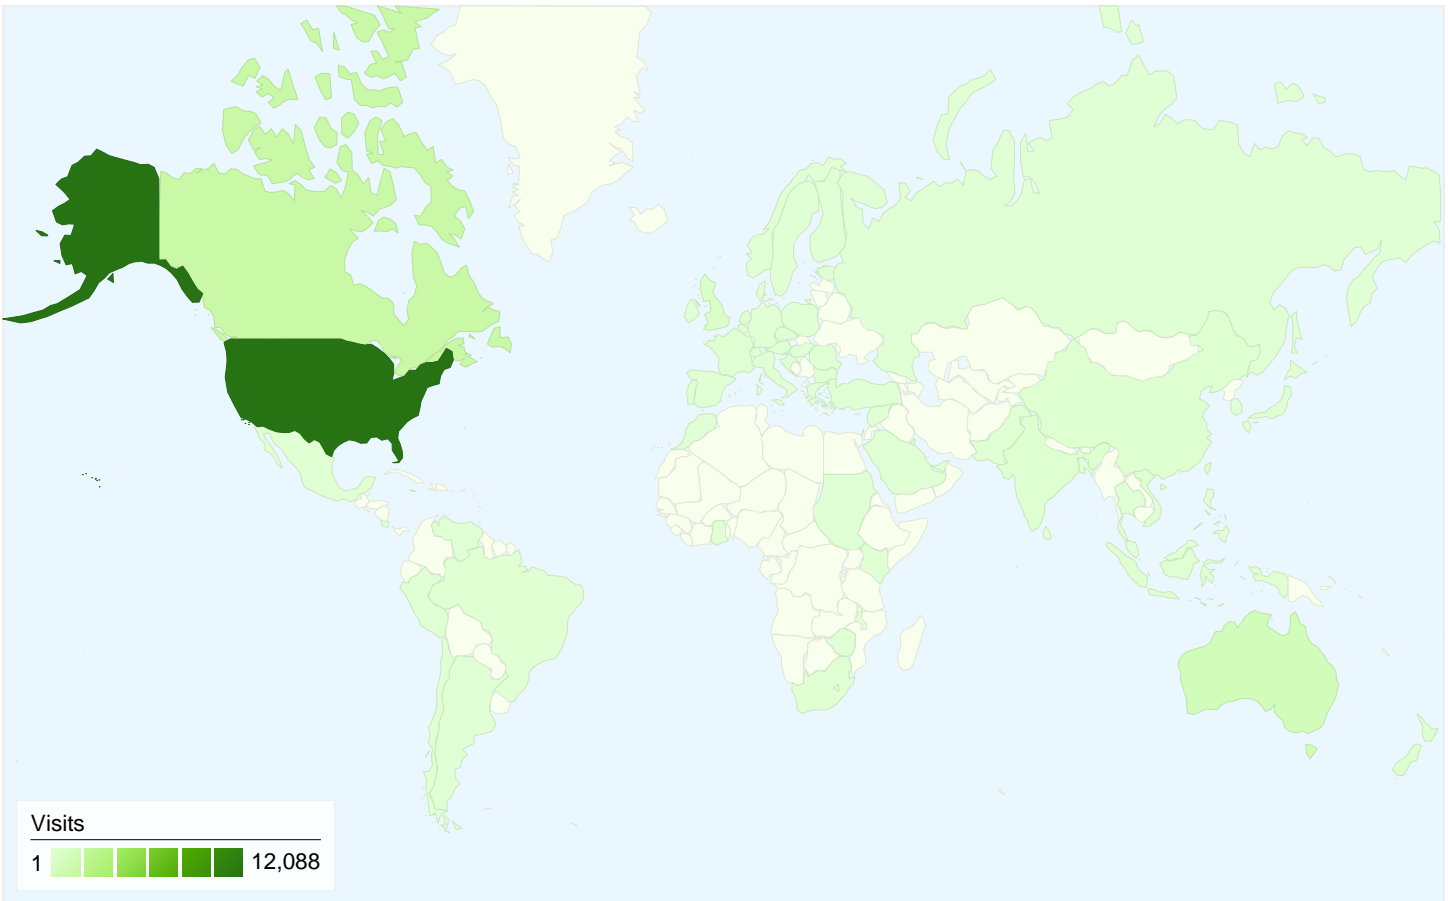

17,419 visits came from 78 countries/territories

Site Usage						
Visits	Pages/Visit	Avg. Time on Site	% New Visits	Bounce Rate		
17,419 % of Site Total: 100.00%	12.23 Site Avg: 12.23 (0.00%)	00:11:22 Site Avg: 00:11:22 (0.00%)	21.49% Site Avg: 21.38% (0.51%)	23.29% Site Avg: 23.29% (0.00%)		
Country/Territory	Visits	Pages/Visit	Avg. Time on Site	% New Visits	Bounce Rate	
United States	12,088	11.95	00:10:55	20.09%	23.54%	
Canada	1,637	16.25	00:13:03	18.57%	19.79%	
Australia	982	15.83	00:15:01	21.38%	24.54%	
United Kingdom	491	13.77	00:18:57	24.85%	19.76%	
Jamaica	213	9.76	00:08:35	17.37%	37.09%	
New Zealand	200	3.84	00:03:22	19.50%	12.00%	
China	190	24.64	00:34:01	3.16%	15.79%	
Singapore	190	5.95	00:05:06	23.68%	15.79%	
India	176	7.07	00:05:59	30.68%	19.32%	
France	94	5.11	00:04:10	42.55%	45.74%