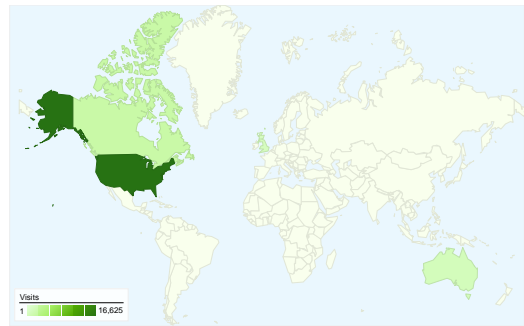

Site Usage

25,517 Visits

29.55% Bounce Rate

235,973 Pageviews

00:08:48 Avg. Time on Site

9.25 Pages/Visit

22.11% % New Visits

Visitors Overview

Visitors
6,695

Map Overlay

Operating Systems

Operating System	Visits	% visits
Windows	21,039	82.45%
Macintosh	2,891	11.33%
iPod	516	2.02%
iPhone	413	1.62%
Linux	231	0.91%

Traffic Sources Overview

RAF
Visitors Overview

25,517 visits came from 105 countries/territories

Site Usage						
Visits	Pages/Visit	Avg. Time on Site	% New Visits	Bounce Rate		
25,517 % of Site Total: 100.00%	9.25 Site Avg: 9.25 (0.00%)	00:08:48 Site Avg: 00:08:48 (0.00%)	22.28% Site Avg: 22.11% (0.76%)	29.55% Site Avg: 29.55% (0.00%)		
Country/Territory	Visits	Pages/Visit	Avg. Time on Site	% New Visits	Bounce Rate	
United States	16,625	10.81	00:10:16	20.64%	27.33%	
Canada	2,225	5.68	00:05:20	19.10%	30.56%	
Australia	1,271	6.00	00:04:35	20.30%	34.30%	
United Kingdom	1,124	7.58	00:08:00	18.95%	37.81%	
Singapore	316	10.34	00:11:07	22.47%	28.80%	
France	305	10.62	00:11:05	20.33%	20.00%	
India	299	6.47	00:04:38	43.14%	24.08%	
Philippines	179	7.50	00:07:35	33.52%	27.93%	
Indonesia	173	9.08	00:08:53	56.07%	37.57%	

- **Direct Traffic**
9,188.00 (36.01%)
- **Search Engines**
8,546.00 (33.49%)
- **Referring Sites**
7,756.00 (30.40%)
- **Other**
27 (0.11%)

Top Traffic Sources

Sources	Visits	% visits
(direct) ((none))	9,188	36.01%
google (organic)	7,594	29.76%
answers.yahoo.com (referral)	2,099	8.23%
yahoo (organic)	580	2.27%
animorphsforum.com (referral)	511	2.00%