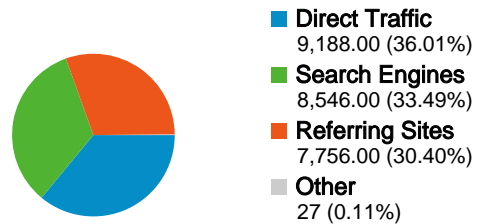

Site Usage

25,517 Visits

29.55% Bounce Rate

235,973 Pageviews

00:08:48 Avg. Time on Site

9.25 Pages/Visit

22.11% % New Visits

Visitors Overview

Visitors
6,695

Map Overlay

Operating Systems

Operating System	Visits	% visits
Windows	21,039	82.45%
Macintosh	2,891	11.33%
iPod	516	2.02%
iPhone	413	1.62%
Linux	231	0.91%

Traffic Sources Overview

RAF
Visitors Overview

Jun 1, 2010 - Jun 30, 2010
 Comparing to: Site

6,695 people visited this site

25,517 Visits

6,695 Absolute Unique Visitors

235,973 Pageviews

9.25 Average Pageviews

00:08:48 Time on Site

29.55% Bounce Rate

Site Usage

Visits 25,517 % of Site Total: 100.00%	Pages/Visit 9.25 Site Avg: 9.25 (0.00%)	Avg. Time on Site 00:08:48 Site Avg: 00:08:48 (0.00%)	% New Visits 22.28% Site Avg: 22.11% (0.76%)	Bounce Rate 29.55% Site Avg: 29.55% (0.00%)	
Operating System	Visits	Pages/Visit	Avg. Time on Site	% New Visits	Bounce Rate
Windows	21,039	10.14	00:09:43	23.18%	26.59%
Macintosh	2,891	5.52	00:04:47	16.71%	46.59%
iPod	516	3.76	00:03:23	11.63%	34.30%
iPhone	413	3.47	00:02:40	14.04%	46.25%
Linux	231	6.37	00:03:54	33.77%	39.39%
Android	155	4.77	00:11:16	17.42%	30.97%
iPad	143	3.60	00:01:31	15.38%	37.06%
(not set)	44	4.70	00:04:27	40.91%	13.64%
BlackBerry	21	2.19	00:02:37	76.19%	42.86%
Playstation 3	16	8.19	00:14:41	81.25%	18.75%