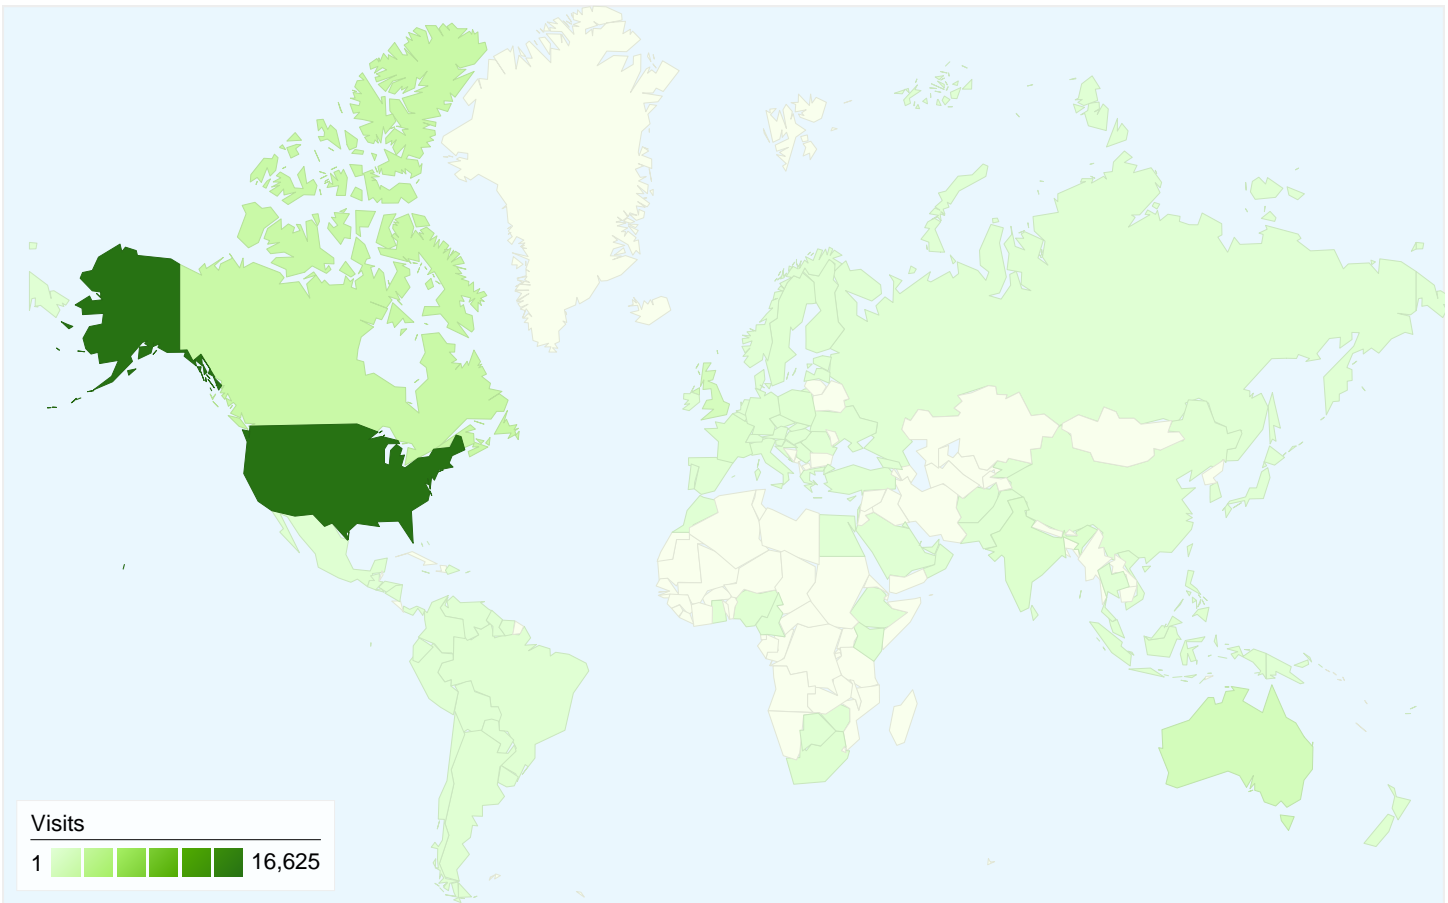

Visitors
6,695

Map Overlay

Operating Systems

Operating System	Visits	% visits
Windows	21,039	82.45%
Macintosh	2,891	11.33%
iPod	516	2.02%
iPhone	413	1.62%
Linux	231	0.91%

Traffic Sources Overview

RAF
Visitors Overview

Jun 1, 2010 - Jun 30, 2010
 Comparing to: Site

6,695 people visited this site

25,517 Visits

6,695 Absolute Unique Visitors

235,973 Pageviews

9.25 Average Pageviews

00:08:48 Time on Site

29.55% Bounce Rate

25,517 visits came from 105 countries/territories

Site Usage						
Visits	Pages/Visit	Avg. Time on Site	% New Visits	Bounce Rate		
25,517 % of Site Total: 100.00%	9.25 Site Avg: 9.25 (0.00%)	00:08:48 Site Avg: 00:08:48 (0.00%)	22.28% Site Avg: 22.11% (0.76%)	29.55% Site Avg: 29.55% (0.00%)		
Country/Territory	Visits	Pages/Visit	Avg. Time on Site	% New Visits	Bounce Rate	
United States	16,625	10.81	00:10:16	20.64%	27.33%	
Canada	2,225	5.68	00:05:20	19.10%	30.56%	
Australia	1,271	6.00	00:04:35	20.30%	34.30%	
United Kingdom	1,124	7.58	00:08:00	18.95%	37.81%	
Singapore	316	10.34	00:11:07	22.47%	28.80%	
France	305	10.62	00:11:05	20.33%	20.00%	
India	299	6.47	00:04:38	43.14%	24.08%	
Philippines	179	7.50	00:07:35	33.52%	27.93%	
Indonesia	173	9.08	00:08:53	56.07%	37.57%	

New Zealand	163	5.75	00:05:33	22.70%	41.72%
					1 - 10 of 105

RAF
Traffic Sources Overview

Jun 1, 2010 - Jun 30, 2010
 Comparing to: Site

All traffic sources sent a total of 25,517 visits

-  **36.01%** Direct Traffic
-  **30.40%** Referring Sites
-  **33.49%** Search Engines