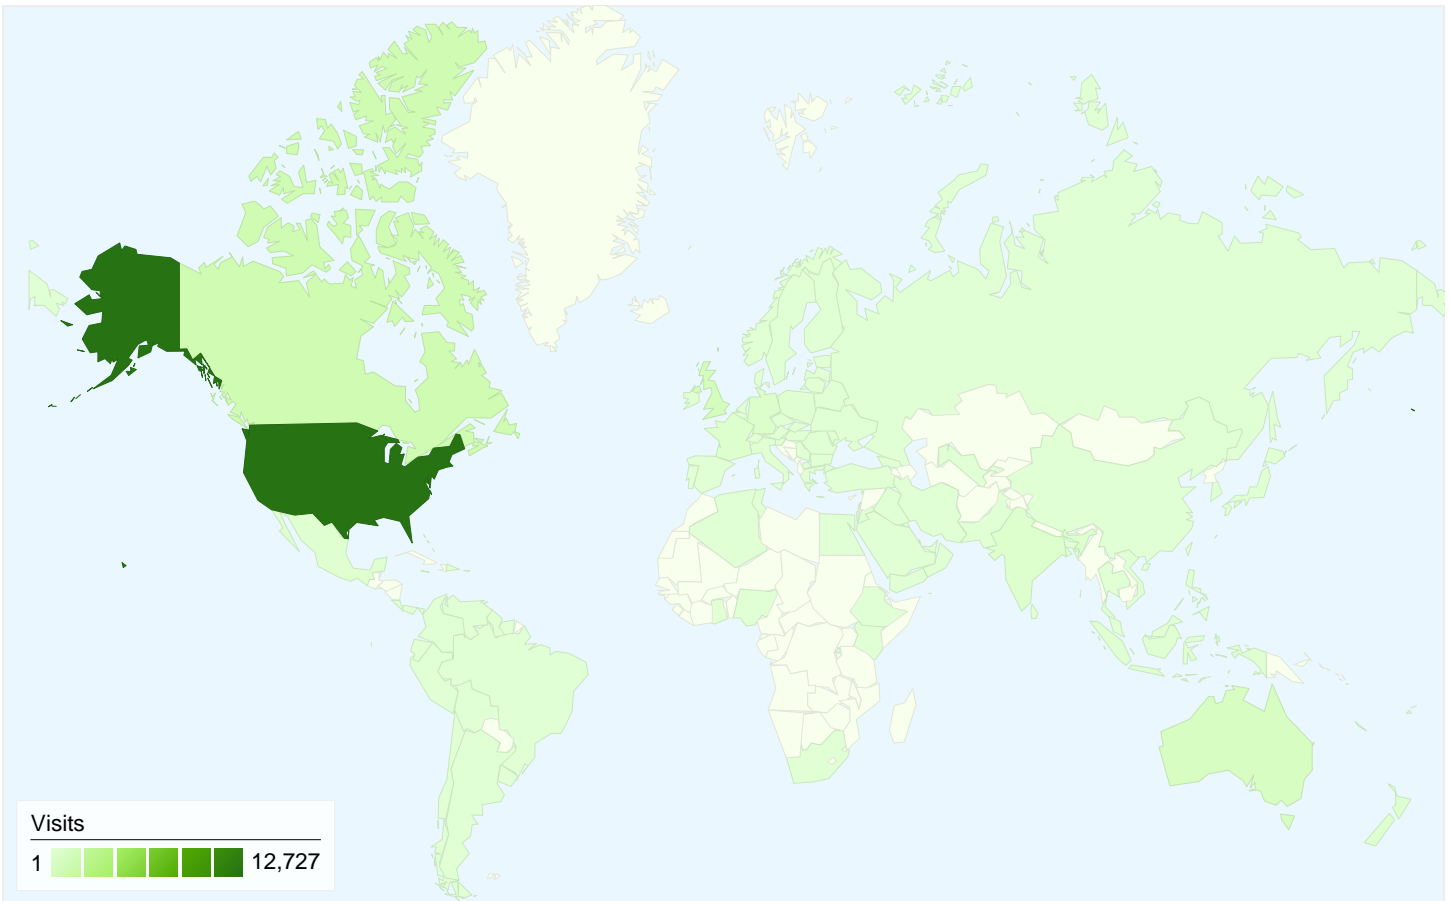

Site Usage

18,772 Visits

30.77% Bounce Rate

174,010 Pageviews

00:11:30 Avg. Time on Site

9.27 Pages/Visit

25.22% % New Visits

Visitors Overview

Traffic Sources Overview

RAF
Visitors Overview

Dec 1, 2011 - Dec 31, 2011
 Comparing to: Site

5,536 people visited this site

18,772 Visits

5,536 Absolute Unique Visitors

174,010 Pageviews

9.27 Average Pageviews

18,772 visits came from 105 countries/territories

Site Usage

| Country/Territory | Visits | Pages/Visit | Avg. Time on Site | % New Visits | Bounce Rate |
|-------------------|--------|-------------|-------------------|--------------|-------------|
| United States | 12,727 | 9.59 | 00:11:50 | 23.48% | 30.41% |
| Canada | 1,256 | 10.43 | 00:10:33 | 24.12% | 25.16% |
| United Kingdom | 927 | 13.61 | 00:17:16 | 19.53% | 23.30% |
| Australia | 684 | 5.40 | 00:09:28 | 28.36% | 36.55% |
| Germany | 365 | 9.67 | 00:20:24 | 14.79% | 43.84% |
| France | 243 | 12.67 | 00:22:31 | 14.40% | 18.11% |
| India | 238 | 6.84 | 00:05:46 | 44.12% | 25.63% |
| Singapore | 200 | 5.50 | 00:04:43 | 16.00% | 37.00% |
| New Zealand | 179 | 4.84 | 00:02:52 | 23.46% | 34.08% |

Dec 1, 2011 - Dec 31, 2011
Comparing to: Site

All traffic sources sent a total of 18,772 visits

-  31.56% Direct Traffic
-  22.79% Referring Sites
-  45.62% Search Engines

- Search Engines
8,563.00 (45.62%)
- Direct Traffic
5,924.00 (31.56%)
- Referring Sites
4,279.00 (22.79%)
- Other
6 (0.03%)