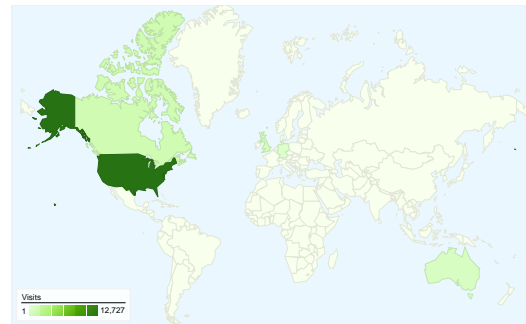

Map Overlay