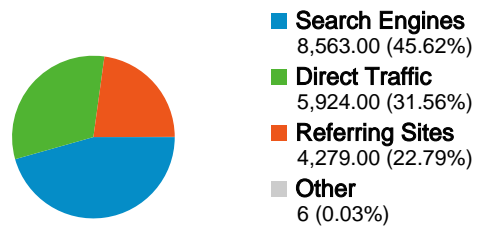

Site Usage

18,772 Visits

30.77% Bounce Rate

174,010 Pageviews

00:11:30 Avg. Time on Site

9.27 Pages/Visit

25.22% % New Visits

Visitors Overview

Visitors
5,536

Map Overlay

Operating Systems

| Operating System | Visits | % visits |
|------------------|--------|----------|
| Windows | 13,901 | 74.05% |
| Macintosh | 1,985 | 10.57% |
| Android | 779 | 4.15% |
| iPhone | 729 | 3.88% |
| iPad | 418 | 2.23% |

Traffic Sources Overview

RAF
Visitors Overview

Dec 1, 2011 - Dec 31, 2011
 Comparing to: Site

5,536 people visited this site

18,772 Visits

5,536 Absolute Unique Visitors

174,010 Pageviews

9.27 Average Pageviews

18,772 visits used 17 operating systems

Site Usage

| Visits 18,772 % of Site Total: 100.00% | Pages/Visit 9.27 Site Avg: 9.27 (0.00%) | Avg. Time on Site 00:11:30 Site Avg: 00:11:30 (0.00%) | % New Visits 25.25% Site Avg: 25.22% (0.11%) | Bounce Rate 30.77% Site Avg: 30.77% (0.00%) | |
|---|--|--|---|--|-------------|
| Operating System | Visits | Pages/Visit | Avg. Time on Site | % New Visits | Bounce Rate |
| Windows | 13,901 | 10.55 | 00:13:18 | 25.13% | 27.36% |
| Macintosh | 1,985 | 6.23 | 00:06:35 | 26.20% | 49.17% |
| Android | 779 | 5.25 | 00:05:10 | 17.20% | 30.94% |
| iPhone | 729 | 3.63 | 00:02:48 | 17.97% | 34.29% |
| iPad | 418 | 7.11 | 00:05:20 | 24.16% | 29.90% |
| iPod | 404 | 5.45 | 00:04:39 | 18.56% | 31.19% |
| Linux | 332 | 3.47 | 00:04:44 | 53.92% | 54.22% |
| (not set) | 140 | 10.77 | 00:16:25 | 37.86% | 34.29% |
| SymbianOS | 33 | 5.06 | 01:56:11 | 100.00% | 33.33% |
| Playstation 3 | 29 | 6.07 | 00:07:45 | 20.69% | 20.69% |