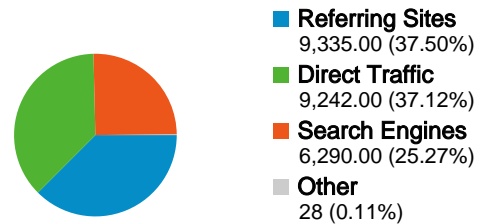

Site Usage

24,895 Visits

24.43% Bounce Rate

271,597 Pageviews

00:12:09 Avg. Time on Site

10.91 Pages/Visit

19.08% % New Visits

Visitors Overview

Visitors
5,594

Map Overlay world

Operating Systems

Operating System	Visits	% visits
Windows	21,357	85.79%
Macintosh	2,254	9.05%
Linux	395	1.59%
iPhone	359	1.44%
iPod	350	1.41%

Traffic Sources Overview

RAF
Visitors Overview

24,895 visits came from 95 countries/territories

Site Usage

Country/Territory	Visits	Pages/Visit	Avg. Time on Site	% New Visits	Bounce Rate
United States	16,876	12.39	00:14:01	17.84%	23.24%
Canada	2,246	8.35	00:08:06	12.78%	22.13%
Australia	1,017	9.94	00:10:50	20.75%	22.03%
United Kingdom	779	10.58	00:12:10	24.65%	26.06%
Singapore	335	4.92	00:04:40	20.60%	29.55%
India	333	7.38	00:04:55	49.55%	26.73%
Belgium	220	5.10	00:12:41	2.73%	40.45%
France	210	15.61	00:18:07	20.48%	22.38%
New Zealand	202	5.99	00:07:46	14.36%	12.87%

24,895 visits used 18 operating systems

Site Usage

Visits 24,895 % of Site Total: 100.00%	Pages/Visit 10.91 Site Avg: 10.91 (0.00%)	Avg. Time on Site 00:12:09 Site Avg: 00:12:09 (0.00%)	% New Visits 19.28% Site Avg: 19.08% (1.09%)	Bounce Rate 24.43% Site Avg: 24.43% (0.00%)	
Operating System	Visits	Pages/Visit	Avg. Time on Site	% New Visits	Bounce Rate
Windows	21,357	11.48	00:13:05	19.42%	22.10%
Macintosh	2,254	9.50	00:07:53	16.46%	42.06%
Linux	395	5.04	00:06:42	21.27%	32.91%
iPhone	359	3.47	00:03:34	12.81%	32.59%
iPod	350	3.19	00:02:16	14.86%	32.29%
(not set)	52	3.69	00:03:30	50.00%	25.00%
Android	29	3.38	00:02:46	58.62%	31.03%
Playstation 3	25	4.92	00:05:09	60.00%	24.00%
Playstation Portable	25	1.88	00:00:37	28.00%	52.00%
Nintendo Wii	18	5.28	00:06:06	44.44%	11.11%
1 - 10 of 18					