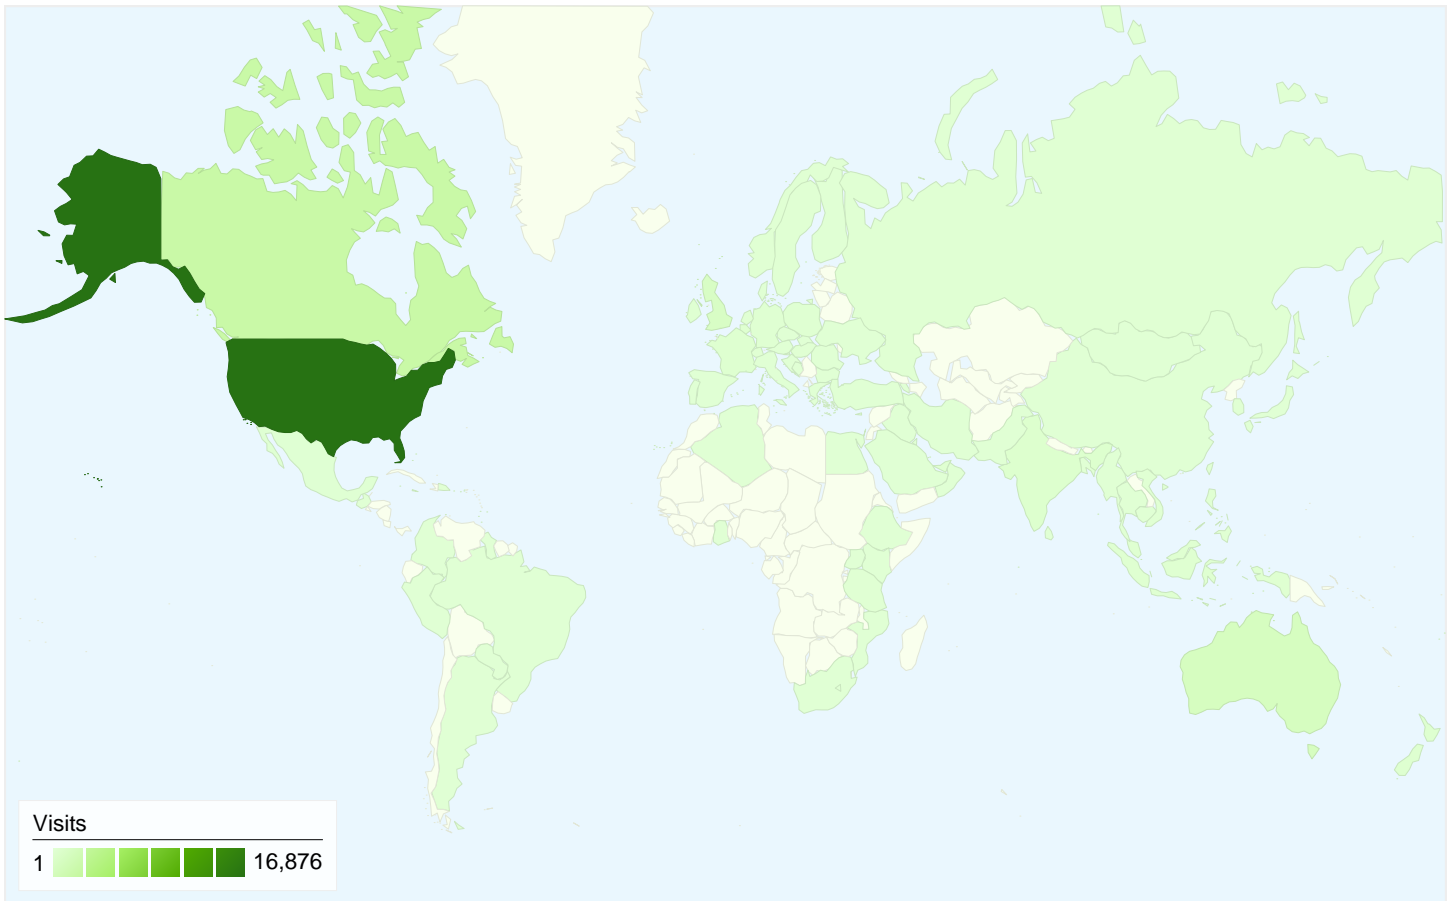

Site Usage

24,895 Visits

24.43% Bounce Rate

271,597 Pageviews

00:12:09 Avg. Time on Site

10.91 Pages/Visit

19.08% % New Visits

Visitors Overview

Visitors
5,594

Map Overlay world

Operating Systems

Operating System	Visits	% visits
Windows	21,357	85.79%
Macintosh	2,254	9.05%
Linux	395	1.59%
iPhone	359	1.44%
iPod	350	1.41%

Traffic Sources Overview

RAF
Visitors Overview

Dec 1, 2009 - Dec 31, 2009
 Comparing to: Site

5,594 people visited this site

24,895 Visits

5,594 Absolute Unique Visitors

271,597 Pageviews

10.91 Average Pageviews

00:12:09 Time on Site

24.43% Bounce Rate

24,895 visits came from 95 countries/territories

Site Usage

Country/Territory	Visits	Pages/Visit	Avg. Time on Site	% New Visits	Bounce Rate
United States	16,876	12.39	00:14:01	17.84%	23.24%
Canada	2,246	8.35	00:08:06	12.78%	22.13%
Australia	1,017	9.94	00:10:50	20.75%	22.03%
United Kingdom	779	10.58	00:12:10	24.65%	26.06%
Singapore	335	4.92	00:04:40	20.60%	29.55%
India	333	7.38	00:04:55	49.55%	26.73%
Belgium	220	5.10	00:12:41	2.73%	40.45%
France	210	15.61	00:18:07	20.48%	22.38%
New Zealand	202	5.99	00:07:46	14.36%	12.87%