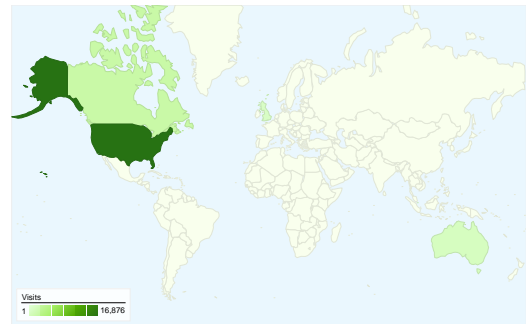

Site Usage

24,895 Visits

24.43% Bounce Rate

271,597 Pageviews

00:12:09 Avg. Time on Site

10.91 Pages/Visit

19.08% % New Visits

Visitors Overview

Visitors
5,594

Map Overlay world

Operating Systems

Operating System	Visits	% visits
Windows	21,357	85.79%
Macintosh	2,254	9.05%
Linux	395	1.59%
iPhone	359	1.44%
iPod	350	1.41%

Traffic Sources Overview

RAF
Visitors Overview

24,895 visits came from 95 countries/territories

Site Usage

Country/Territory	Visits	Pages/Visit	Avg. Time on Site	% New Visits	Bounce Rate
United States	16,876	12.39	00:14:01	17.84%	23.24%
Canada	2,246	8.35	00:08:06	12.78%	22.13%
Australia	1,017	9.94	00:10:50	20.75%	22.03%
United Kingdom	779	10.58	00:12:10	24.65%	26.06%
Singapore	335	4.92	00:04:40	20.60%	29.55%
India	333	7.38	00:04:55	49.55%	26.73%
Belgium	220	5.10	00:12:41	2.73%	40.45%
France	210	15.61	00:18:07	20.48%	22.38%
New Zealand	202	5.99	00:07:46	14.36%	12.87%

24,895 visits used 18 operating systems

Site Usage

Visits 24,895 % of Site Total: 100.00%	Pages/Visit 10.91 Site Avg: 10.91 (0.00%)	Avg. Time on Site 00:12:09 Site Avg: 00:12:09 (0.00%)	% New Visits 19.28% Site Avg: 19.08% (1.09%)	Bounce Rate 24.43% Site Avg: 24.43% (0.00%)	
Operating System	Visits	Pages/Visit	Avg. Time on Site	% New Visits	Bounce Rate
Windows	21,357	11.48	00:13:05	19.42%	22.10%
Macintosh	2,254	9.50	00:07:53	16.46%	42.06%
Linux	395	5.04	00:06:42	21.27%	32.91%
iPhone	359	3.47	00:03:34	12.81%	32.59%
iPod	350	3.19	00:02:16	14.86%	32.29%
(not set)	52	3.69	00:03:30	50.00%	25.00%
Android	29	3.38	00:02:46	58.62%	31.03%
Playstation 3	25	4.92	00:05:09	60.00%	24.00%
Playstation Portable	25	1.88	00:00:37	28.00%	52.00%
Nintendo Wii	18	5.28	00:06:06	44.44%	11.11%
1 - 10 of 18					