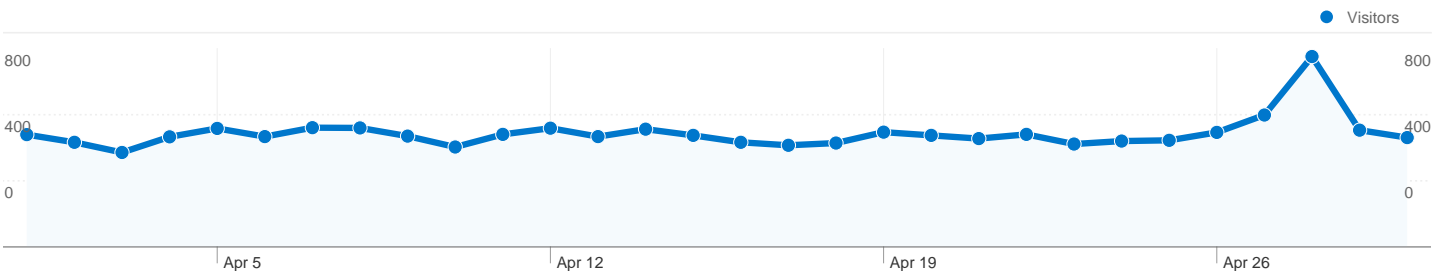

## Operating Systems

Operating System	Visits	% visits
Windows	22,678	84.71%
Macintosh	2,599	9.71%
iPhone	622	2.32%
iPod	295	1.10%
Linux	260	0.97%

## Traffic Sources Overview

# RAF Visitors Overview

Apr 1, 2010 - Apr 30, 2010  
Comparing to: Site

## 6,678 people visited this site

26,770 Visits

6,678 Absolute Unique Visitors

291,955 Pageviews

10.91 Average Pageviews

00:10:21 Time on Site

24.78% Bounce Rate

21.20% New Visits