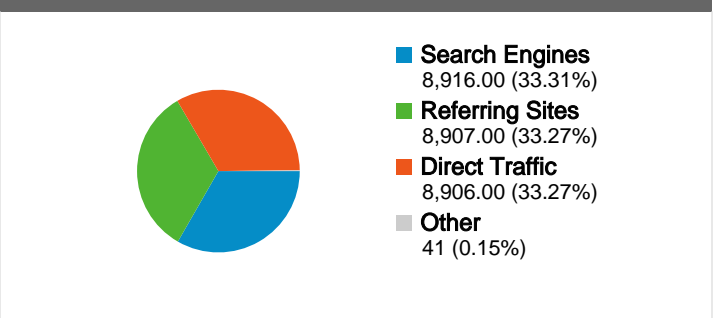

## Site Usage

## Visitors Overview

## Traffic Sources Overview

**26,770 visits used 19 operating systems**

**Site Usage**

<b>Visits</b> <b>26,770</b> % of Site Total: 100.00%	<b>Pages/Visit</b> <b>10.91</b> Site Avg: 10.91 (0.00%)	<b>Avg. Time on Site</b> <b>00:10:21</b> Site Avg: 00:10:21 (0.00%)	<b>% New Visits</b> <b>21.34%</b> Site Avg: 21.20% (0.65%)	<b>Bounce Rate</b> <b>24.78%</b> Site Avg: 24.78% (0.00%)	
Operating System	Visits	Pages/Visit	Avg. Time on Site	% New Visits	Bounce Rate
Windows	22,678	11.85	00:11:18	21.27%	22.35%
Macintosh	2,599	6.42	00:05:20	20.85%	39.17%
iPhone	622	3.19	00:02:12	10.61%	43.41%
iPod	295	4.25	00:03:46	13.22%	28.81%
Linux	260	5.74	00:04:43	40.38%	40.00%
Android	105	6.39	00:15:48	13.33%	13.33%
(not set)	72	6.50	00:06:08	43.06%	13.89%
SymbianOS	39	4.38	00:21:02	100.00%	15.38%
Danger Hiptop	27	1.00	00:00:00	96.30%	100.00%
Playstation 3	16	1.69	00:00:29	50.00%	62.50%