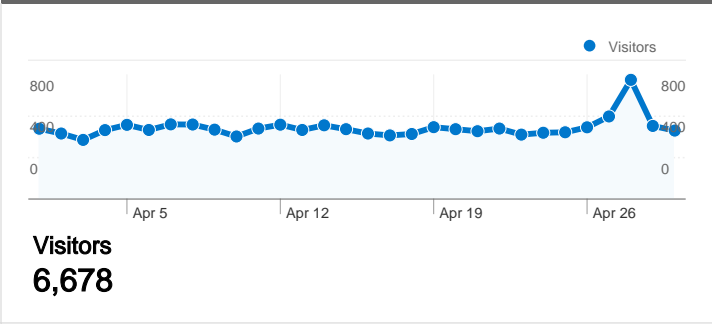

## Site Usage

## Visitors Overview

## 6,678 people visited this site

26,770 Visits

6,678 Absolute Unique Visitors

291,955 Pageviews

10.91 Average Pageviews

00:10:21 Time on Site

24.78% Bounce Rate

21.20% New Visits

**26,770 visits used 19 operating systems**

**Site Usage**

<b>Visits</b> <b>26,770</b> % of Site Total: 100.00%	<b>Pages/Visit</b> <b>10.91</b> Site Avg: 10.91 (0.00%)	<b>Avg. Time on Site</b> <b>00:10:21</b> Site Avg: 00:10:21 (0.00%)	<b>% New Visits</b> <b>21.34%</b> Site Avg: 21.20% (0.65%)	<b>Bounce Rate</b> <b>24.78%</b> Site Avg: 24.78% (0.00%)	
Operating System	Visits	Pages/Visit	Avg. Time on Site	% New Visits	Bounce Rate
Windows	22,678	11.85	00:11:18	21.27%	22.35%
Macintosh	2,599	6.42	00:05:20	20.85%	39.17%
iPhone	622	3.19	00:02:12	10.61%	43.41%
iPod	295	4.25	00:03:46	13.22%	28.81%
Linux	260	5.74	00:04:43	40.38%	40.00%
Android	105	6.39	00:15:48	13.33%	13.33%
(not set)	72	6.50	00:06:08	43.06%	13.89%
SymbianOS	39	4.38	00:21:02	100.00%	15.38%
Danger Hiptop	27	1.00	00:00:00	96.30%	100.00%
Playstation 3	16	1.69	00:00:29	50.00%	62.50%