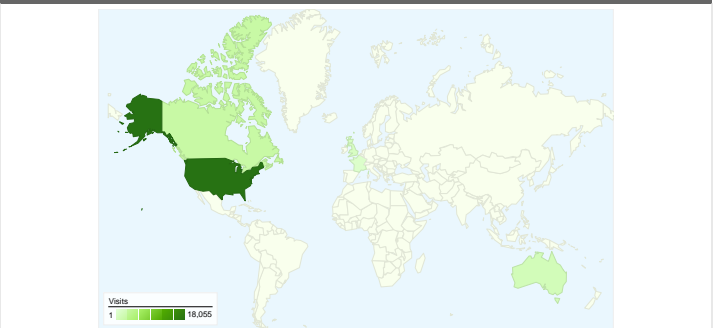

Map Overlay