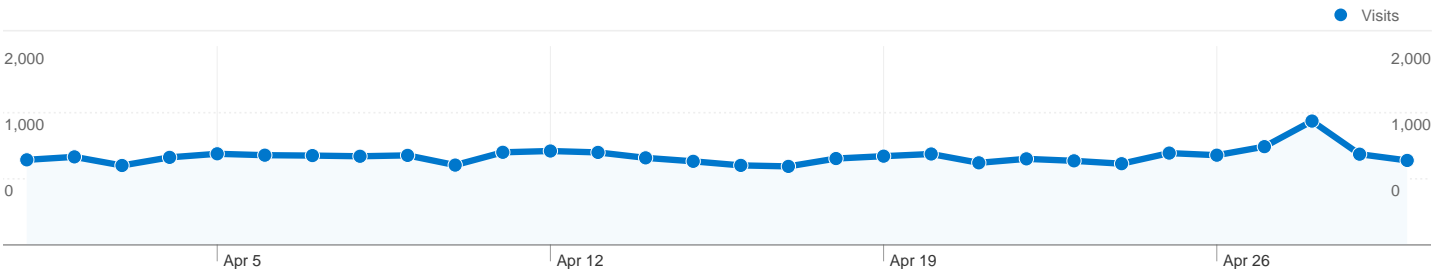

RAF Traffic Sources Overview

Apr 1, 2010 - Apr 30, 2010

Comparing to: Site

All traffic sources sent a total of 26,770 visits

- 33.27% Direct Traffic
- 33.27% Referring Sites
- 33.31% Search Engines

- Search Engines
  8,916.00 (33.31%)
- Referring Sites
  8,907.00 (33.27%)
- Direct Traffic
  8,906.00 (33.27%)
- Other
  41 (0.15%)

Top Traffic Sources

Sources	Visits	% visits	Keywords	Visits	% visits
(direct) ((none))	8,906	33.27%	animorphs ebooks	990	11.10%
google (organic)	8,202	30.64%	raf animorphs	670	7.51%
answers.yahoo.com (referral)	1,796	6.71%	animorphs	640	7.18%
blog.animorphsforum.com	688	2.57%	richard's animorphs forum	493	5.53%
animorphsforum.com (referral)	666	2.49%	animorphsforum.com	442	4.96%