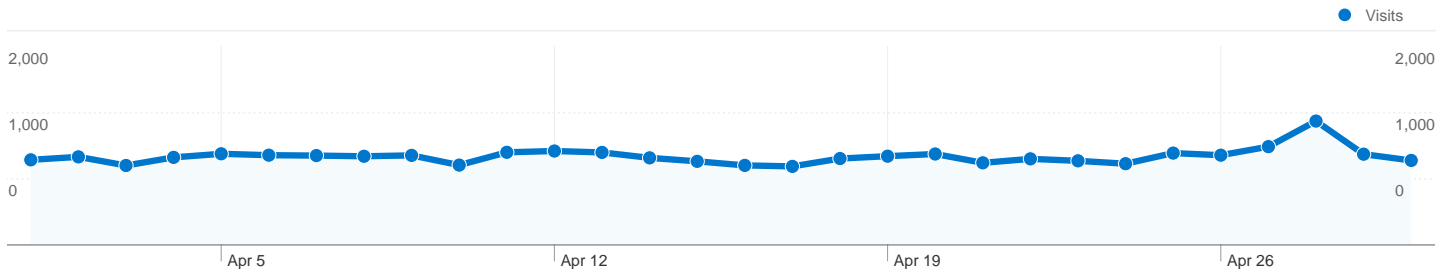

## 6,678 people visited this site

26,770 Visits

6,678 Absolute Unique Visitors

291,955 Pageviews

10.91 Average Pageviews

00:10:21 Time on Site

24.78% Bounce Rate

21.20% New Visits

26,770 visits came from 97 countries/territories

Site Usage

Country/Territory	Visits	Pages/Visit	Avg. Time on Site	% New Visits	Bounce Rate
United States	18,055	12.09	00:11:17	20.65%	23.34%
Canada	2,517	8.47	00:07:12	15.06%	22.21%
Australia	1,458	8.53	00:09:01	18.11%	25.58%
United Kingdom	935	11.10	00:11:23	21.60%	29.63%
France	508	11.59	00:15:10	11.02%	15.35%
India	334	6.86	00:05:44	38.62%	37.43%
Singapore	226	6.60	00:04:35	28.32%	34.07%
New Zealand	215	4.65	00:05:32	14.42%	46.51%
Brazil	158	3.60	00:04:32	20.89%	58.86%

# RAF Traffic Sources Overview

Apr 1, 2010 - Apr 30, 2010

Comparing to: Site

All traffic sources sent a total of 26,770 visits

-  33.27% Direct Traffic
-  33.27% Referring Sites
-  33.31% Search Engines

- Search Engines  
8,916.00 (33.31%)
- Referring Sites  
8,907.00 (33.27%)
- Direct Traffic  
8,906.00 (33.27%)
- Other  
41 (0.15%)

**26,770 visits used 19 operating systems**

**Site Usage**

<b>Visits</b> <b>26,770</b> % of Site Total: 100.00%	<b>Pages/Visit</b> <b>10.91</b> Site Avg: 10.91 (0.00%)	<b>Avg. Time on Site</b> <b>00:10:21</b> Site Avg: 00:10:21 (0.00%)	<b>% New Visits</b> <b>21.34%</b> Site Avg: 21.20% (0.65%)	<b>Bounce Rate</b> <b>24.78%</b> Site Avg: 24.78% (0.00%)	
Operating System	Visits	Pages/Visit	Avg. Time on Site	% New Visits	Bounce Rate
Windows	22,678	11.85	00:11:18	21.27%	22.35%
Macintosh	2,599	6.42	00:05:20	20.85%	39.17%
iPhone	622	3.19	00:02:12	10.61%	43.41%
iPod	295	4.25	00:03:46	13.22%	28.81%
Linux	260	5.74	00:04:43	40.38%	40.00%
Android	105	6.39	00:15:48	13.33%	13.33%
(not set)	72	6.50	00:06:08	43.06%	13.89%
SymbianOS	39	4.38	00:21:02	100.00%	15.38%
Danger Hiptop	27	1.00	00:00:00	96.30%	100.00%
Playstation 3	16	1.69	00:00:29	50.00%	62.50%