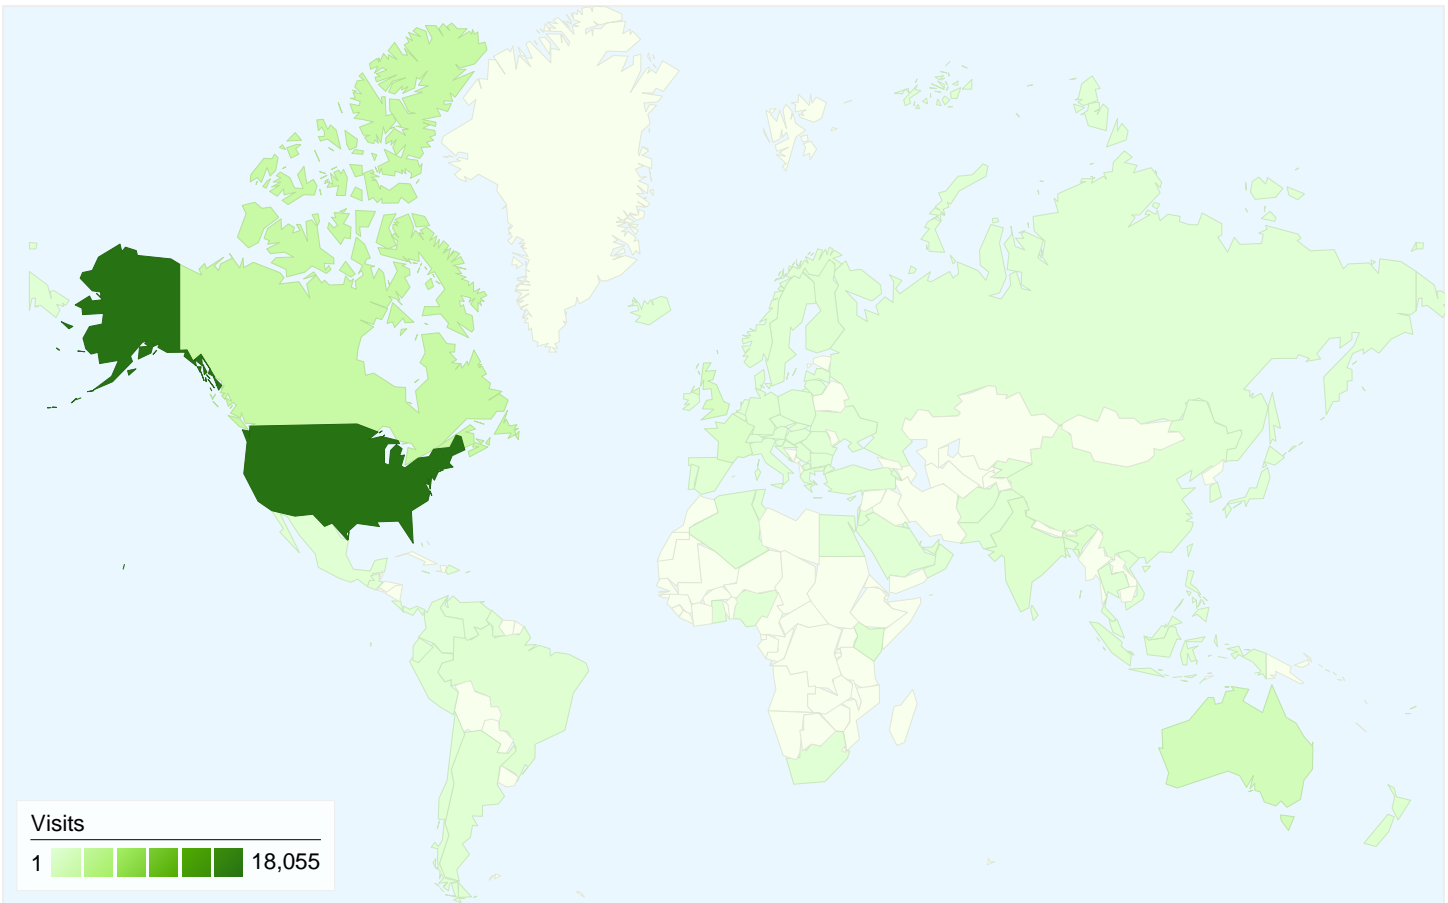

## Traffic Sources Overview

# RAF Visitors Overview

Apr 1, 2010 - Apr 30, 2010  
Comparing to: Site

## 6,678 people visited this site

26,770 Visits

6,678 Absolute Unique Visitors

291,955 Pageviews

10.91 Average Pageviews

00:10:21 Time on Site

24.78% Bounce Rate

21.20% New Visits

26,770 visits came from 97 countries/territories

Site Usage

Country/Territory	Visits	Pages/Visit	Avg. Time on Site	% New Visits	Bounce Rate
United States	18,055	12.09	00:11:17	20.65%	23.34%
Canada	2,517	8.47	00:07:12	15.06%	22.21%
Australia	1,458	8.53	00:09:01	18.11%	25.58%
United Kingdom	935	11.10	00:11:23	21.60%	29.63%
France	508	11.59	00:15:10	11.02%	15.35%
India	334	6.86	00:05:44	38.62%	37.43%
Singapore	226	6.60	00:04:35	28.32%	34.07%
New Zealand	215	4.65	00:05:32	14.42%	46.51%
Brazil	158	3.60	00:04:32	20.89%	58.86%