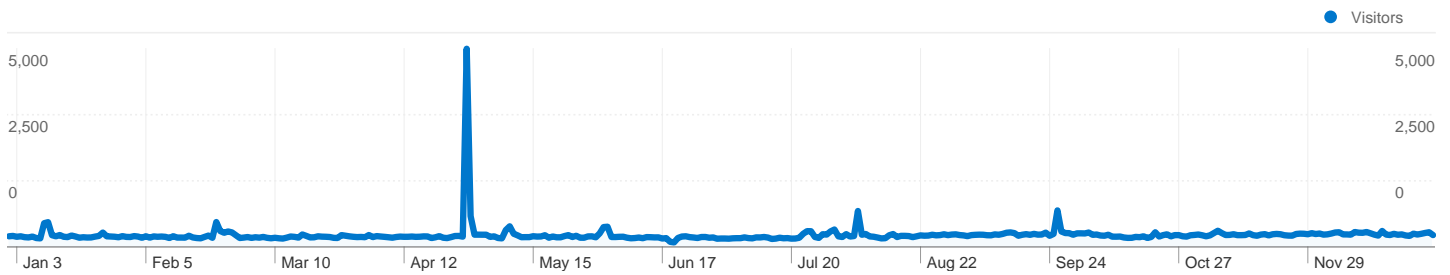

Site Usage

196,433 Visits

30.63% Bounce Rate

2,088,192 Pageviews

00:12:22 Avg. Time on Site

10.63 Pages/Visit

30.39% % New Visits

Visitors Overview

Visitors
61,207

Map Overlay

Operating Systems

Operating System	Visits	% visits
Windows	152,622	77.70%
Macintosh	23,247	11.83%
iPhone	4,585	2.33%
Android	4,218	2.15%
iPod	4,185	2.13%

Traffic Sources Overview

61,207 people visited this site

196,433 Visits

61,207 Absolute Unique Visitors

2,088,192 Pageviews

10.63 Average Pageviews

00:12:22 Time on Site

30.63% Bounce Rate

30.39% New Visits

196,433 visits used 24 operating systems

Site Usage

Visits 196,433 % of Site Total: 100.00%	Pages/Visit 10.63 Site Avg: 10.63 (0.00%)	Avg. Time on Site 00:12:22 Site Avg: 00:12:22 (0.00%)	% New Visits 30.45% Site Avg: 30.39% (0.21%)	Bounce Rate 30.63% Site Avg: 30.63% (0.00%)	
Operating System	Visits	Pages/Visit	Avg. Time on Site	% New Visits	Bounce Rate
Windows	152,622	11.82	00:13:50	30.62%	27.96%
Macintosh	23,247	6.79	00:07:01	30.30%	46.19%
iPhone	4,585	5.04	00:04:25	21.13%	31.89%
Android	4,218	5.71	00:06:27	23.83%	32.05%
iPod	4,185	7.83	00:10:27	20.26%	24.95%
Linux	3,550	4.68	00:05:59	39.61%	43.61%
iPad	2,148	7.75	00:05:56	33.85%	32.08%
(not set)	1,097	5.37	00:06:35	55.97%	38.92%
Playstation 3	247	15.81	00:27:18	36.44%	19.43%
SymbianOS	178	3.99	00:59:19	98.88%	27.53%