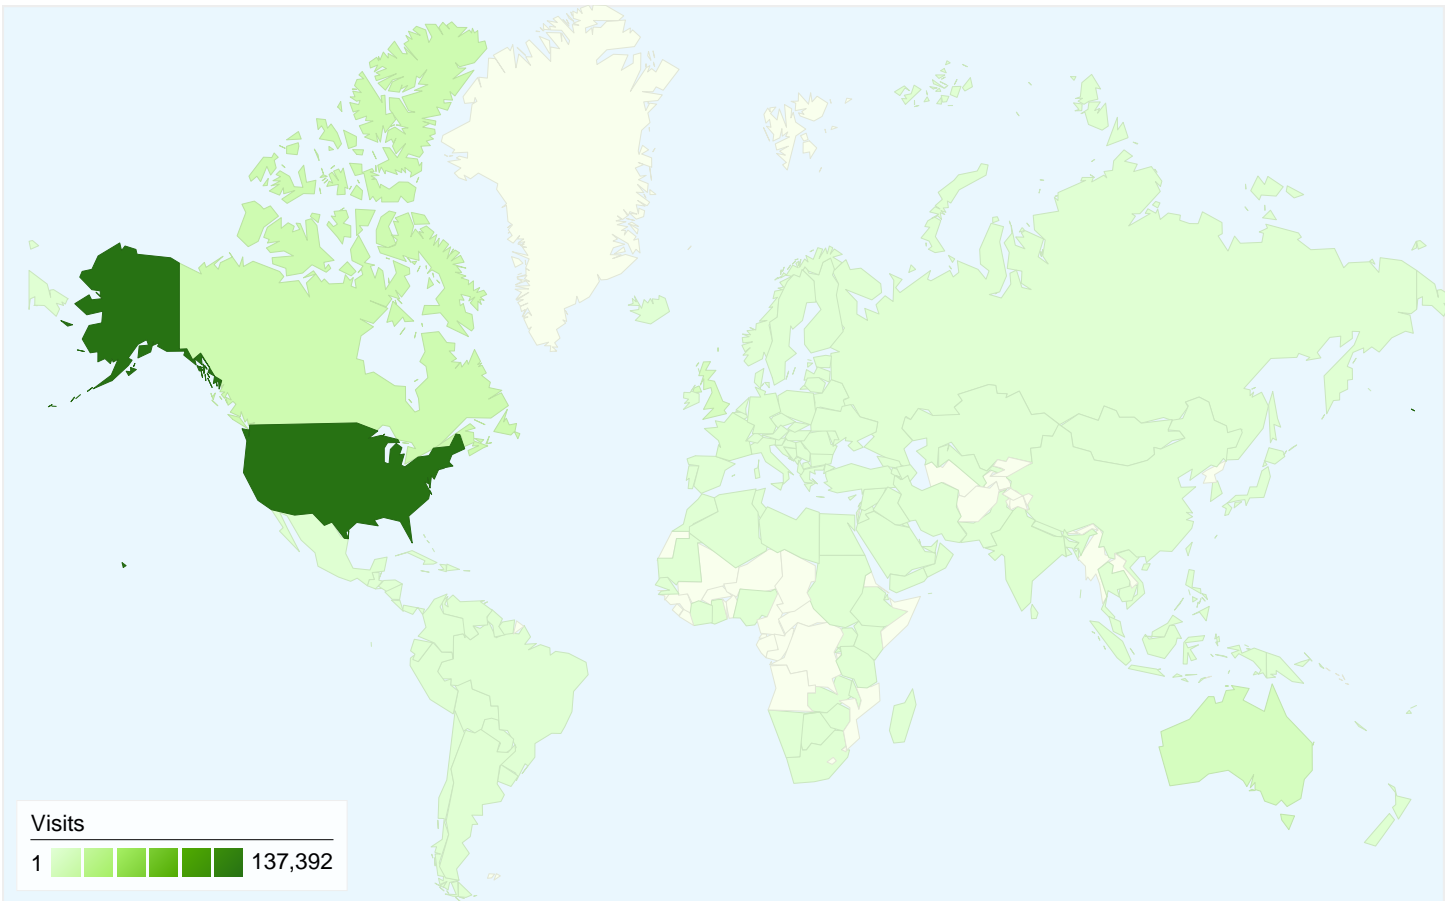

196,433 visits came from 165 countries/territories

Site Usage

Country/Territory	Visits	Pages/Visit	Avg. Time on Site	% New Visits	Bounce Rate
United States	137,392	11.78	00:13:58	26.47%	28.70%
Canada	14,196	8.93	00:08:33	27.75%	29.61%
Australia	8,582	6.80	00:10:29	30.66%	33.40%
United Kingdom	7,732	11.87	00:12:50	35.28%	31.73%
France	2,450	9.53	00:14:22	34.49%	27.71%
Germany	1,913	5.26	00:07:04	37.90%	55.62%
India	1,648	5.53	00:04:27	68.57%	38.77%
Singapore	1,638	4.64	00:04:34	31.99%	40.54%
Ghana	1,259	30.58	00:21:09	8.42%	10.48%