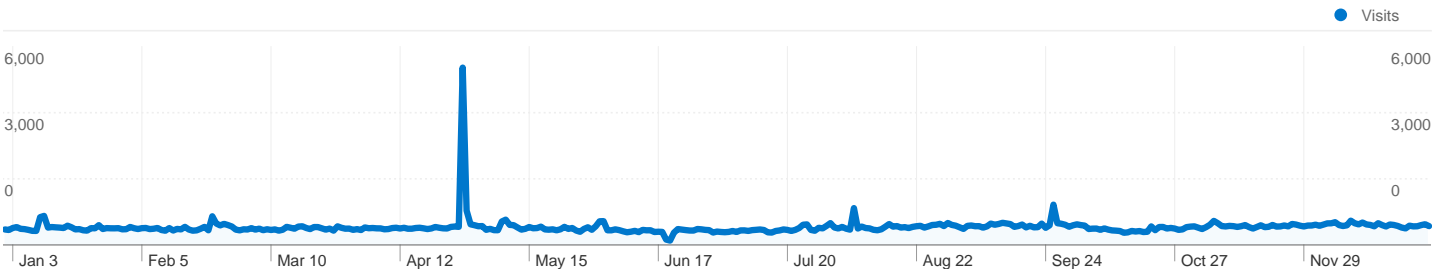

RAF
Traffic Sources Overview

Jan 1, 2011 - Dec 31, 2011
Comparing to: Site

All traffic sources sent a total of 196,433 visits

37.52% Direct Traffic

26.27% Referring Sites

36.15% Search Engines

- Direct Traffic
  73,699.00 (37.52%)
- Search Engines
  71,016.00 (36.15%)
- Referring Sites
  51,594.00 (26.27%)
- Other
  124 (0.06%)

Top Traffic Sources

Sources	Visits	% visits	Keywords	Visits	% visits
(direct) ((none))	73,699	37.52%	raf animorphs	4,941	6.96%
google (organic)	65,129	33.16%	animorphsforum.com	3,758	5.29%
answers.yahoo.com (referral)	7,207	3.67%	animorphs	3,715	5.23%
animorphsforum.com (referral)	5,355	2.73%	animorphs forum	3,549	5.00%
reddit.com (referral)	5,265	2.68%	richard's animorphs forum	3,344	4.71%