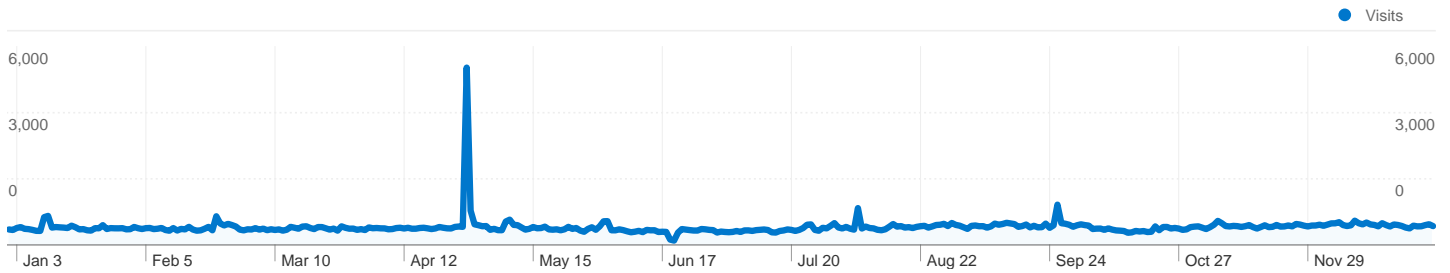

61,207 people visited this site

196,433 Visits

61,207 Absolute Unique Visitors

2,088,192 Pageviews

10.63 Average Pageviews

00:12:22 Time on Site

30.63% Bounce Rate

30.39% New Visits

196,433 visits used 24 operating systems

Site Usage

Visits 196,433 % of Site Total: 100.00%	Pages/Visit 10.63 Site Avg: 10.63 (0.00%)	Avg. Time on Site 00:12:22 Site Avg: 00:12:22 (0.00%)	% New Visits 30.45% Site Avg: 30.39% (0.21%)	Bounce Rate 30.63% Site Avg: 30.63% (0.00%)	
Operating System	Visits	Pages/Visit	Avg. Time on Site	% New Visits	Bounce Rate
Windows	152,622	11.82	00:13:50	30.62%	27.96%
Macintosh	23,247	6.79	00:07:01	30.30%	46.19%
iPhone	4,585	5.04	00:04:25	21.13%	31.89%
Android	4,218	5.71	00:06:27	23.83%	32.05%
iPod	4,185	7.83	00:10:27	20.26%	24.95%
Linux	3,550	4.68	00:05:59	39.61%	43.61%
iPad	2,148	7.75	00:05:56	33.85%	32.08%
(not set)	1,097	5.37	00:06:35	55.97%	38.92%
Playstation 3	247	15.81	00:27:18	36.44%	19.43%
SymbianOS	178	3.99	00:59:19	98.88%	27.53%