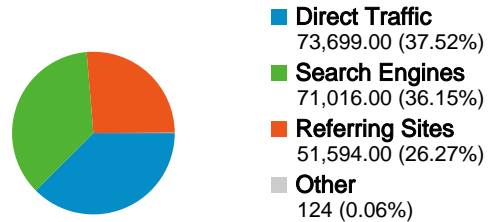

Site Usage

196,433 Visits

30.63% Bounce Rate

2,088,192 Pageviews

00:12:22 Avg. Time on Site

10.63 Pages/Visit

30.39% % New Visits

Visitors Overview

Visitors
61,207

Map Overlay

Operating Systems

Operating System	Visits	% visits
Windows	152,622	77.70%
Macintosh	23,247	11.83%
iPhone	4,585	2.33%
Android	4,218	2.15%
iPod	4,185	2.13%

Traffic Sources Overview

61,207 people visited this site

196,433 Visits

61,207 Absolute Unique Visitors

2,088,192 Pageviews

10.63 Average Pageviews

00:12:22 Time on Site

30.63% Bounce Rate

30.39% New Visits

196,433 visits used 24 operating systems

Site Usage

Visits 196,433 % of Site Total: 100.00%	Pages/Visit 10.63 Site Avg: 10.63 (0.00%)	Avg. Time on Site 00:12:22 Site Avg: 00:12:22 (0.00%)	% New Visits 30.45% Site Avg: 30.39% (0.21%)	Bounce Rate 30.63% Site Avg: 30.63% (0.00%)	
Operating System	Visits	Pages/Visit	Avg. Time on Site	% New Visits	Bounce Rate
Windows	152,622	11.82	00:13:50	30.62%	27.96%
Macintosh	23,247	6.79	00:07:01	30.30%	46.19%
iPhone	4,585	5.04	00:04:25	21.13%	31.89%
Android	4,218	5.71	00:06:27	23.83%	32.05%
iPod	4,185	7.83	00:10:27	20.26%	24.95%
Linux	3,550	4.68	00:05:59	39.61%	43.61%
iPad	2,148	7.75	00:05:56	33.85%	32.08%
(not set)	1,097	5.37	00:06:35	55.97%	38.92%
Playstation 3	247	15.81	00:27:18	36.44%	19.43%
SymbianOS	178	3.99	00:59:19	98.88%	27.53%