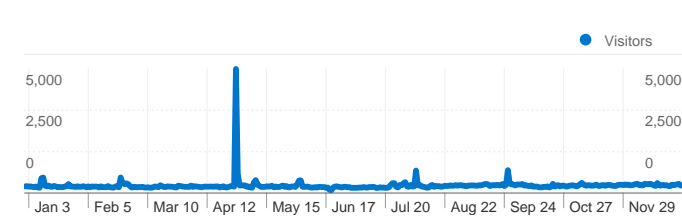

Site Usage

196,433 Visits

30.63% Bounce Rate

2,088,192 Pageviews

00:12:22 Avg. Time on Site

10.63 Pages/Visit

30.39% % New Visits

Visitors Overview

61,207 people visited this site

196,433 Visits

61,207 Absolute Unique Visitors

2,088,192 Pageviews

10.63 Average Pageviews

00:12:22 Time on Site

30.63% Bounce Rate

30.39% New Visits

196,433 visits used 24 operating systems

Site Usage

Visits 196,433 % of Site Total: 100.00%	Pages/Visit 10.63 Site Avg: 10.63 (0.00%)	Avg. Time on Site 00:12:22 Site Avg: 00:12:22 (0.00%)	% New Visits 30.45% Site Avg: 30.39% (0.21%)	Bounce Rate 30.63% Site Avg: 30.63% (0.00%)	
Operating System	Visits	Pages/Visit	Avg. Time on Site	% New Visits	Bounce Rate
Windows	152,622	11.82	00:13:50	30.62%	27.96%
Macintosh	23,247	6.79	00:07:01	30.30%	46.19%
iPhone	4,585	5.04	00:04:25	21.13%	31.89%
Android	4,218	5.71	00:06:27	23.83%	32.05%
iPod	4,185	7.83	00:10:27	20.26%	24.95%
Linux	3,550	4.68	00:05:59	39.61%	43.61%
iPad	2,148	7.75	00:05:56	33.85%	32.08%
(not set)	1,097	5.37	00:06:35	55.97%	38.92%
Playstation 3	247	15.81	00:27:18	36.44%	19.43%
SymbianOS	178	3.99	00:59:19	98.88%	27.53%