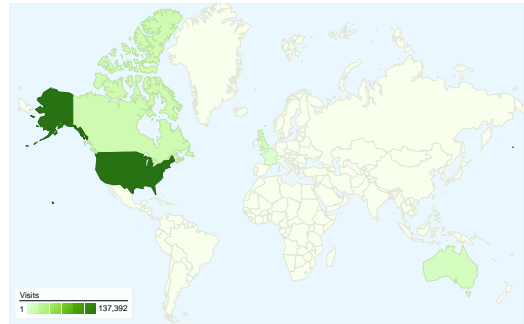

Site Usage

196,433 Visits

30.63% Bounce Rate

2,088,192 Pageviews

00:12:22 Avg. Time on Site

10.63 Pages/Visit

30.39% % New Visits

Visitors Overview

Visitors
61,207

Map Overlay

Operating Systems

Operating System	Visits	% visits
Windows	152,622	77.70%
Macintosh	23,247	11.83%
iPhone	4,585	2.33%
Android	4,218	2.15%
iPod	4,185	2.13%

Traffic Sources Overview

61,207 people visited this site

196,433 Visits

61,207 Absolute Unique Visitors

2,088,192 Pageviews

10.63 Average Pageviews

00:12:22 Time on Site

30.63% Bounce Rate

30.39% New Visits

Site Usage

Country/Territory	Visits	Pages/Visit	Avg. Time on Site	% New Visits	Bounce Rate
United States	137,392	11.78	00:13:58	26.47%	28.70%
Canada	14,196	8.93	00:08:33	27.75%	29.61%
Australia	8,582	6.80	00:10:29	30.66%	33.40%
United Kingdom	7,732	11.87	00:12:50	35.28%	31.73%
France	2,450	9.53	00:14:22	34.49%	27.71%
Germany	1,913	5.26	00:07:04	37.90%	55.62%
India	1,648	5.53	00:04:27	68.57%	38.77%
Singapore	1,638	4.64	00:04:34	31.99%	40.54%
Ghana	1,259	30.58	00:21:09	8.42%	10.48%