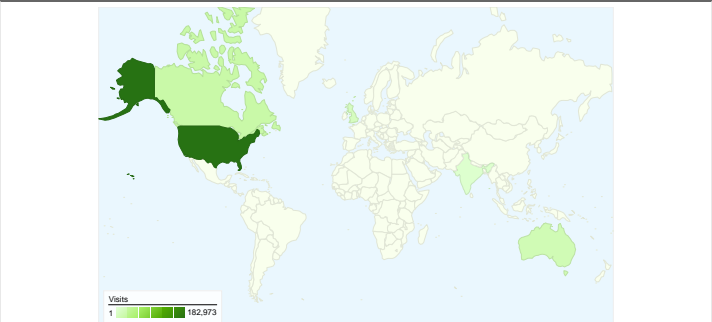

Site Usage

 **276,764** Visits

 **24.97%** Bounce Rate

 **3,003,303** Pageviews

 **00:11:01** Avg. Time on Site

 **10.85** Pages/Visit

 **22.39%** % New Visits

Visitors Overview

Map Overlay world

Operating Systems

Operating System	Visits	% visits
Windows	236,950	85.61%
Macintosh	23,214	8.39%
Linux	4,477	1.62%
iPod	3,529	1.28%
iPhone	3,162	1.14%

Traffic Sources Overview

RAF Visitors Overview

276,764 visits came from 163 countries/territories

Site Usage

Country/Territory	Visits	Pages/Visit	Avg. Time on Site	% New Visits	Bounce Rate
United States	182,973	11.18	00:11:12	21.90%	24.48%
Canada	23,791	10.64	00:09:49	15.93%	22.27%
Australia	16,834	12.63	00:11:10	22.19%	20.10%
United Kingdom	11,559	12.47	00:15:52	23.25%	29.99%
India	3,700	6.97	00:05:35	38.65%	24.38%
Belgium	2,786	10.81	00:16:46	3.23%	26.92%
Singapore	2,709	6.08	00:05:09	29.31%	22.67%
United Arab Emirates	2,056	14.05	00:14:24	27.82%	16.88%
France	2,042	16.69	00:22:27	18.46%	16.70%

276,764 visits used 19 operating systems

Site Usage

Visits 276,764 % of Site Total: 100.00%	Pages/Visit 10.85 Site Avg: 10.85 (0.00%)	Avg. Time on Site 00:11:01 Site Avg: 00:11:01 (0.00%)	% New Visits 22.59% Site Avg: 22.39% (0.89%)	Bounce Rate 24.97% Site Avg: 24.97% (0.00%)	
Operating System	Visits	Pages/Visit	Avg. Time on Site	% New Visits	Bounce Rate
Windows	236,950	11.30	00:11:32	21.94%	23.01%
Macintosh	23,214	9.83	00:08:31	21.59%	32.78%
Linux	4,477	12.20	00:14:44	18.63%	24.64%
iPod	3,529	3.55	00:03:10	16.35%	38.88%
iPhone	3,162	3.59	00:03:25	14.45%	35.55%
Danger Hiptop	2,513	1.00	> 00:00:00	100.00%	99.96%
(not set)	870	5.48	00:16:33	39.31%	29.31%
Playstation 3	774	8.44	00:08:57	13.57%	31.14%
SymbianOS	485	4.27	00:07:17	97.73%	23.92%
Nintendo Wii	318	6.00	00:10:44	22.64%	12.26%