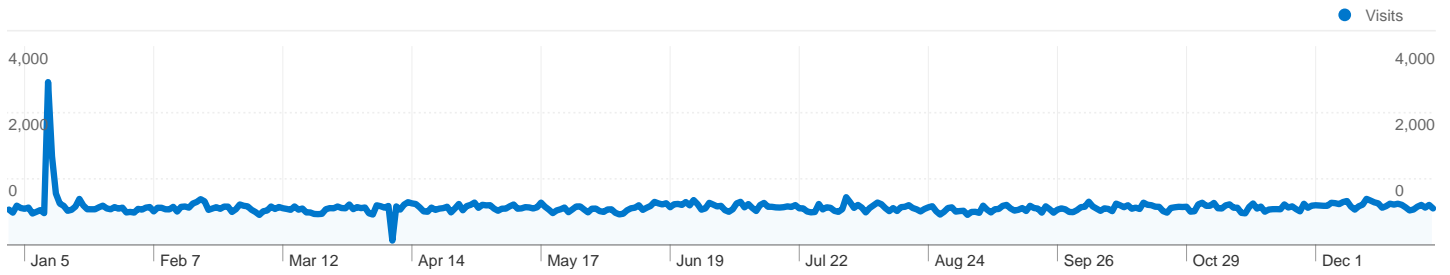

RAF Traffic Sources Overview

Jan 1, 2009 - Dec 31, 2009
Comparing to: Site

All traffic sources sent a total of 276,764 visits

38.80% Direct Traffic

38.25% Referring Sites

22.93% Search Engines

- **Direct Traffic**
  107,379.00 (38.80%)
- **Referring Sites**
  105,861.00 (38.25%)
- **Search Engines**
  63,464.00 (22.93%)
- **Other**
  60 (0.02%)

Top Traffic Sources

Sources	Visits	% visits	Keywords	Visits	% visits
(direct) ((none))	107,379	38.80%	animorphs ebooks	5,936	9.35%
google (organic)	53,743	19.42%	raf animorphs	5,898	9.29%
answers.yahoo.com (referral)	20,624	7.45%	animorphs forum	4,759	7.50%
animorphsforum.com (referral)	11,542	4.17%	animorphs	4,198	6.61%
blog.animorphsforum.com	8,970	3.24%	animorphsforum.com	3,500	5.51%