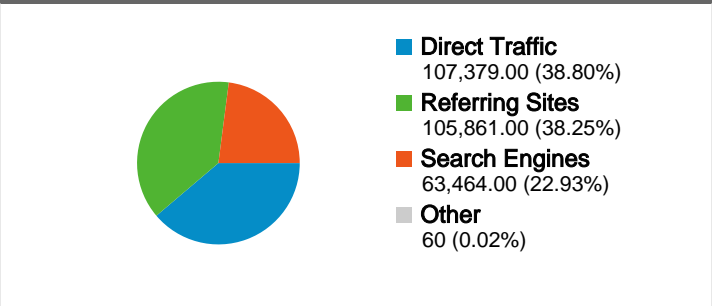

Traffic Sources Overview