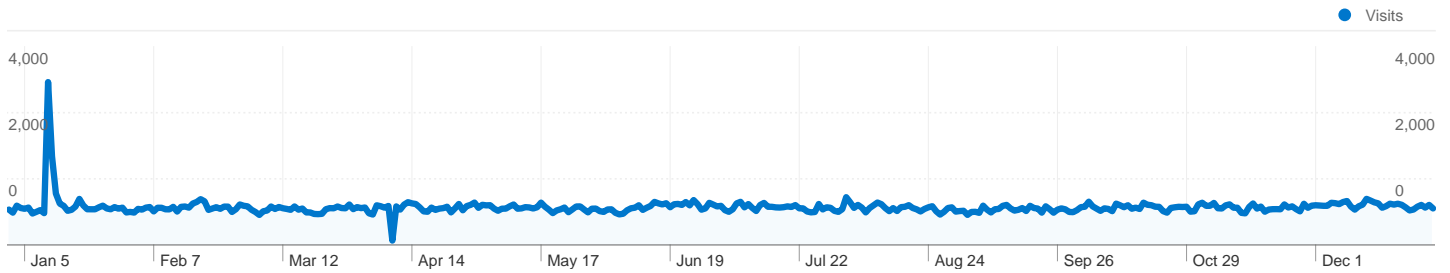

276,764 visits came from 163 countries/territories

Site Usage

Country/Territory	Visits	Pages/Visit	Avg. Time on Site	% New Visits	Bounce Rate
United States	182,973	11.18	00:11:12	21.90%	24.48%
Canada	23,791	10.64	00:09:49	15.93%	22.27%
Australia	16,834	12.63	00:11:10	22.19%	20.10%
United Kingdom	11,559	12.47	00:15:52	23.25%	29.99%
India	3,700	6.97	00:05:35	38.65%	24.38%
Belgium	2,786	10.81	00:16:46	3.23%	26.92%
Singapore	2,709	6.08	00:05:09	29.31%	22.67%
United Arab Emirates	2,056	14.05	00:14:24	27.82%	16.88%
France	2,042	16.69	00:22:27	18.46%	16.70%

276,764 visits used 19 operating systems

Site Usage

Visits 276,764 % of Site Total: 100.00%	Pages/Visit 10.85 Site Avg: 10.85 (0.00%)	Avg. Time on Site 00:11:01 Site Avg: 00:11:01 (0.00%)	% New Visits 22.59% Site Avg: 22.39% (0.89%)	Bounce Rate 24.97% Site Avg: 24.97% (0.00%)	
Operating System	Visits	Pages/Visit	Avg. Time on Site	% New Visits	Bounce Rate
Windows	236,950	11.30	00:11:32	21.94%	23.01%
Macintosh	23,214	9.83	00:08:31	21.59%	32.78%
Linux	4,477	12.20	00:14:44	18.63%	24.64%
iPod	3,529	3.55	00:03:10	16.35%	38.88%
iPhone	3,162	3.59	00:03:25	14.45%	35.55%
Danger Hiptop	2,513	1.00	> 00:00:00	100.00%	99.96%
(not set)	870	5.48	00:16:33	39.31%	29.31%
Playstation 3	774	8.44	00:08:57	13.57%	31.14%
SymbianOS	485	4.27	00:07:17	97.73%	23.92%
Nintendo Wii	318	6.00	00:10:44	22.64%	12.26%