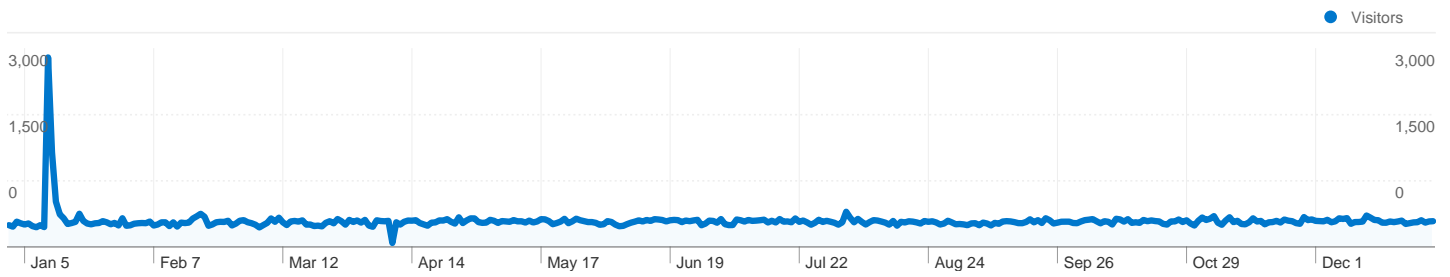

Site Usage

 **276,764** Visits

 **24.97%** Bounce Rate

 **3,003,303** Pageviews

 **00:11:01** Avg. Time on Site

 **10.85** Pages/Visit

 **22.39%** % New Visits

Visitors Overview

Jan 1, 2009 - Dec 31, 2009
Comparing to: Site

62,958 people visited this site

276,764 Visits

62,958 Absolute Unique Visitors

3,003,303 Pageviews

10.85 Average Pageviews

00:11:01 Time on Site

24.97% Bounce Rate

276,764 visits came from 163 countries/territories

Site Usage

Country/Territory	Visits	Pages/Visit	Avg. Time on Site	% New Visits	Bounce Rate
United States	182,973	11.18	00:11:12	21.90%	24.48%
Canada	23,791	10.64	00:09:49	15.93%	22.27%
Australia	16,834	12.63	00:11:10	22.19%	20.10%
United Kingdom	11,559	12.47	00:15:52	23.25%	29.99%
India	3,700	6.97	00:05:35	38.65%	24.38%
Belgium	2,786	10.81	00:16:46	3.23%	26.92%
Singapore	2,709	6.08	00:05:09	29.31%	22.67%
United Arab Emirates	2,056	14.05	00:14:24	27.82%	16.88%
France	2,042	16.69	00:22:27	18.46%	16.70%

276,764 visits used 19 operating systems

Site Usage

Visits 276,764 % of Site Total: 100.00%	Pages/Visit 10.85 Site Avg: 10.85 (0.00%)	Avg. Time on Site 00:11:01 Site Avg: 00:11:01 (0.00%)	% New Visits 22.59% Site Avg: 22.39% (0.89%)	Bounce Rate 24.97% Site Avg: 24.97% (0.00%)	
Operating System	Visits	Pages/Visit	Avg. Time on Site	% New Visits	Bounce Rate
Windows	236,950	11.30	00:11:32	21.94%	23.01%
Macintosh	23,214	9.83	00:08:31	21.59%	32.78%
Linux	4,477	12.20	00:14:44	18.63%	24.64%
iPod	3,529	3.55	00:03:10	16.35%	38.88%
iPhone	3,162	3.59	00:03:25	14.45%	35.55%
Danger Hiptop	2,513	1.00	> 00:00:00	100.00%	99.96%
(not set)	870	5.48	00:16:33	39.31%	29.31%
Playstation 3	774	8.44	00:08:57	13.57%	31.14%
SymbianOS	485	4.27	00:07:17	97.73%	23.92%
Nintendo Wii	318	6.00	00:10:44	22.64%	12.26%