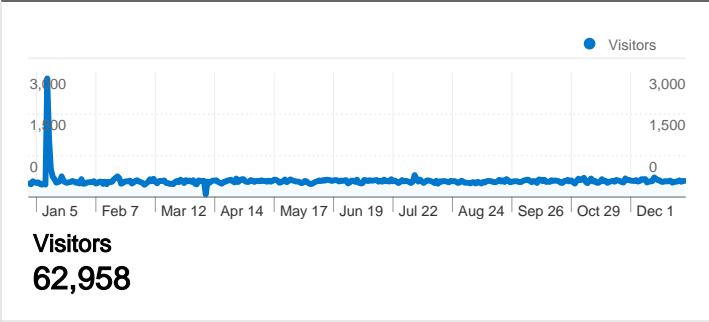

Site Usage

 **276,764** Visits

 **24.97%** Bounce Rate

 **3,003,303** Pageviews

 **00:11:01** Avg. Time on Site

 **10.85** Pages/Visit

 **22.39%** % New Visits

Visitors Overview

Jan 1, 2009 - Dec 31, 2009
Comparing to: Site

62,958 people visited this site

276,764 Visits

62,958 Absolute Unique Visitors

3,003,303 Pageviews

10.85 Average Pageviews

00:11:01 Time on Site

24.97% Bounce Rate

276,764 visits came from 163 countries/territories

Site Usage

Country/Territory	Visits	Pages/Visit	Avg. Time on Site	% New Visits	Bounce Rate
United States	182,973	11.18	00:11:12	21.90%	24.48%
Canada	23,791	10.64	00:09:49	15.93%	22.27%
Australia	16,834	12.63	00:11:10	22.19%	20.10%
United Kingdom	11,559	12.47	00:15:52	23.25%	29.99%
India	3,700	6.97	00:05:35	38.65%	24.38%
Belgium	2,786	10.81	00:16:46	3.23%	26.92%
Singapore	2,709	6.08	00:05:09	29.31%	22.67%
United Arab Emirates	2,056	14.05	00:14:24	27.82%	16.88%
France	2,042	16.69	00:22:27	18.46%	16.70%

276,764 visits used 19 operating systems

Site Usage

Visits 276,764 % of Site Total: 100.00%	Pages/Visit 10.85 Site Avg: 10.85 (0.00%)	Avg. Time on Site 00:11:01 Site Avg: 00:11:01 (0.00%)	% New Visits 22.59% Site Avg: 22.39% (0.89%)	Bounce Rate 24.97% Site Avg: 24.97% (0.00%)	
Operating System	Visits	Pages/Visit	Avg. Time on Site	% New Visits	Bounce Rate
Windows	236,950	11.30	00:11:32	21.94%	23.01%
Macintosh	23,214	9.83	00:08:31	21.59%	32.78%
Linux	4,477	12.20	00:14:44	18.63%	24.64%
iPod	3,529	3.55	00:03:10	16.35%	38.88%
iPhone	3,162	3.59	00:03:25	14.45%	35.55%
Danger Hiptop	2,513	1.00	> 00:00:00	100.00%	99.96%
(not set)	870	5.48	00:16:33	39.31%	29.31%
Playstation 3	774	8.44	00:08:57	13.57%	31.14%
SymbianOS	485	4.27	00:07:17	97.73%	23.92%
Nintendo Wii	318	6.00	00:10:44	22.64%	12.26%