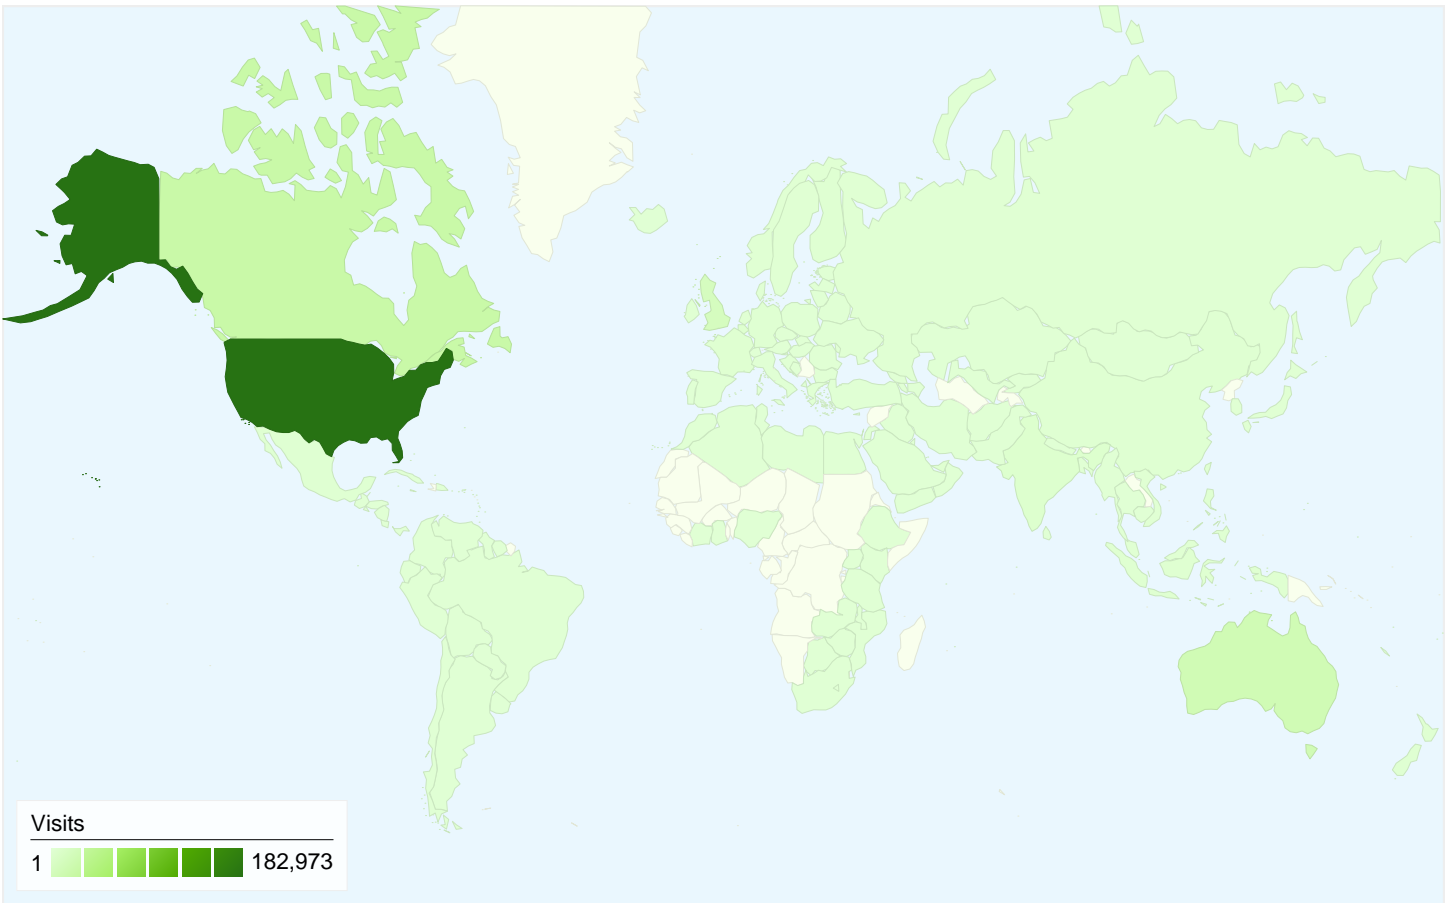

Map Overlay world

Operating Systems

Operating System	Visits	% visits
Windows	236,950	85.61%
Macintosh	23,214	8.39%
Linux	4,477	1.62%
iPod	3,529	1.28%
iPhone	3,162	1.14%

Traffic Sources Overview

RAF Visitors Overview

Jan 1, 2009 - Dec 31, 2009
Comparing to: Site

62,958 people visited this site

276,764 Visits

62,958 Absolute Unique Visitors

3,003,303 Pageviews

10.85 Average Pageviews

00:11:01 Time on Site

24.97% Bounce Rate

276,764 visits came from 163 countries/territories

Site Usage

Country/Territory	Visits	Pages/Visit	Avg. Time on Site	% New Visits	Bounce Rate
United States	182,973	11.18	00:11:12	21.90%	24.48%
Canada	23,791	10.64	00:09:49	15.93%	22.27%
Australia	16,834	12.63	00:11:10	22.19%	20.10%
United Kingdom	11,559	12.47	00:15:52	23.25%	29.99%
India	3,700	6.97	00:05:35	38.65%	24.38%
Belgium	2,786	10.81	00:16:46	3.23%	26.92%
Singapore	2,709	6.08	00:05:09	29.31%	22.67%
United Arab Emirates	2,056	14.05	00:14:24	27.82%	16.88%
France	2,042	16.69	00:22:27	18.46%	16.70%

Indonesia	1,685	10.99	00:13:26	49.32%	23.44%
					1 - 10 of 163

RAF Traffic Sources Overview

Jan 1, 2009 - Dec 31, 2009
Comparing to: Site

All traffic sources sent a total of 276,764 visits

38.80% Direct Traffic